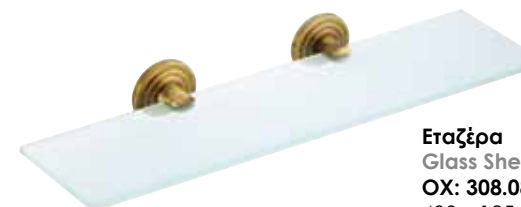

Διανομέας Υγρού Σαπουνιού
Soap Dispenser
Frosted Glass
Wall Mounted
OX: 308.00.66
70 x 110 x 180mm

Εταζέρα
Glass Shelf
OX: 308.08.66
400 x 125 x ø58
OX: 308.18.66
500 x 125 x ø58
OX: 308.28.66
600 x 125 x ø58