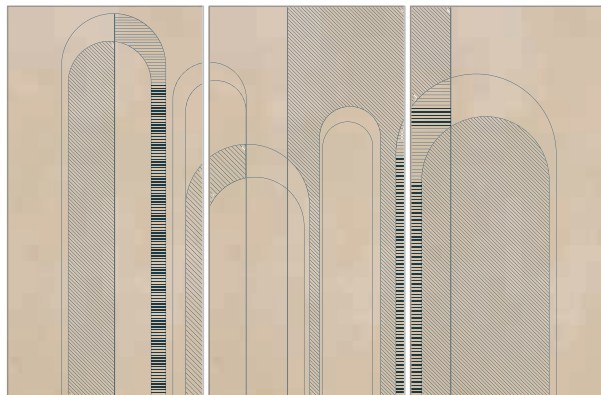

=

Composition (Slabs+Graphic)

Arches Gold
300x450cm (comp. 3pz 300x150cm)
cod. Y4W800D453006

Colors Ideas

Arches Red
300x450cm (comp. 3pz 300x150cm)
cod. Y4W900D453006

Arches Blue
300x450cm (comp. 3pz 300x150cm)
cod. Y4WA00D453006