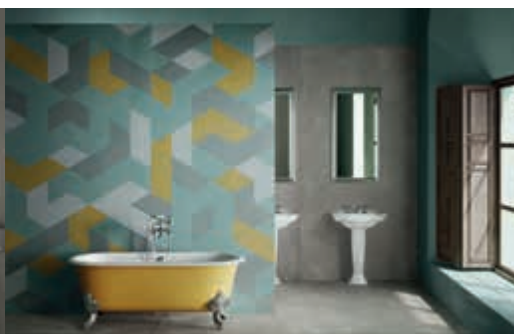

LIVE YOUR STYLE EVERYWHERE.

With **Design Your Slabs** you can implement your creative ideas anywhere, with the guarantee of obtaining the maximum results from an aesthetic and technical perspective. In interior spaces, to give colour, character and personality to commercial and residential environments and in places dedicated to hospitality, entertainment and conviviality; in particularly wet areas such as spas, and wellness centres, and outdoors, with the creation of attractive façades, walls or other interventions with a surprising and long-lasting decorative impact.

Bathroom

Con **Design Your Slabs** puoi realizzare tue idee creative ovunque, con la garanzia di ottenere sempre i massimi risultati dal punto di vista estetico e tecnico. Negli spazi interni, per dare colore, carattere e personalità agli ambienti residenziali e commerciali e nei luoghi dedicati all'ospitalità, all'intrattenimento e alla convivialità; in aree particolarmente umide quali spa, e centri wellness; e outdoor, con la realizzazione di suggestive facciate, pareti o altri interventi dall'impatto decorativo sorprendente e durevole nel tempo.