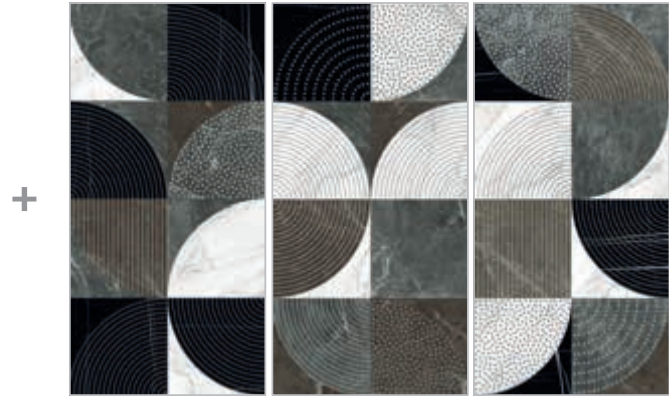

and
many
more

Slab

Veined White
300x150cm

Graphic

Not Circles
300x450cm

+

=

Composition (Slabs+Graphic)