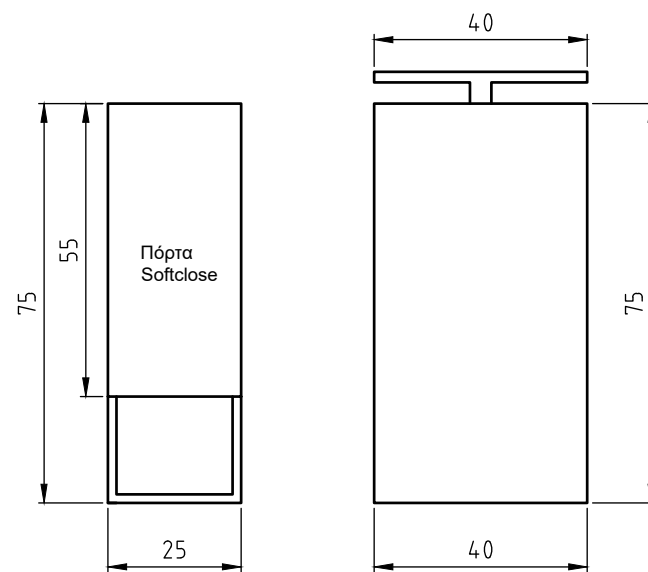

# Fiorentina

ΒΑΘΟΣ 14.5cm

ΒΑΘΟΣ 45cm

 ΟΛΟ ΤΟ ΕΠΙΠΛΟ ΕΙΝΑΙ ΜΕ ΧΡΩΜΑ M07

 ΑΝΑΛΥΤΙΚΑ ΔΙΑΘΕΣΙΜΕΣ ΔΙΑΣΤΑΣΕΙΣ, ΧΡΩΜΑΤΑ ΚΑΙ ΤΙΜΕΣ ΣΤΟΝ ΤΙΜΟΚΑΤΑΛΟΓΟ ΜΑΣ.

Fiorentina

The logo features a stylized black teardrop icon on the left, containing a white teardrop shape. To its right, the word "impact" is written in a lowercase, thin, sans-serif font. Below the word "impact", the words "BATHROOMFURNITURE" are written in a smaller, uppercase, sans-serif font.