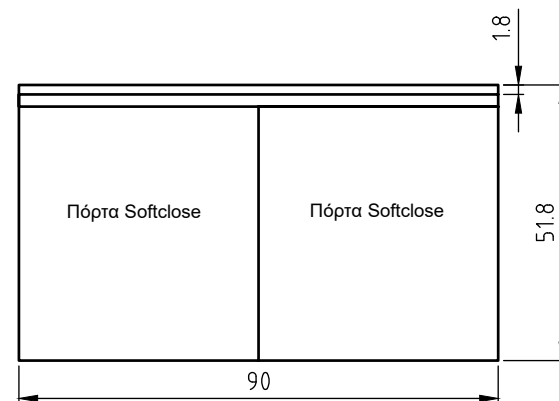

# Fiorentina

ΒΑΘΟΣ 14.5cm

ΒΑΘΟΣ 45cm

 ΟΛΟ ΤΟ ΕΠΙΠΛΟ ΕΙΝΑΙ ΜΕ ΧΡΩΜΑ M07

 ΑΝΑΛΥΤΙΚΑ ΔΙΑΘΕΣΙΜΕΣ ΔΙΑΣΤΑΣΕΙΣ, ΧΡΩΜΑΤΑ ΚΑΙ ΤΙΜΕΣ ΣΤΟΝ ΤΙΜΟΚΑΤΑΛΟΓΟ ΜΑΣ.

Fiorentina

The logo features a stylized black teardrop icon on the left, containing a white teardrop shape. To its right, the word "impact" is written in a lowercase, thin, sans-serif font. Below the word "impact", the words "BATHROOMFURNITURE" are written in a smaller, uppercase, sans-serif font.