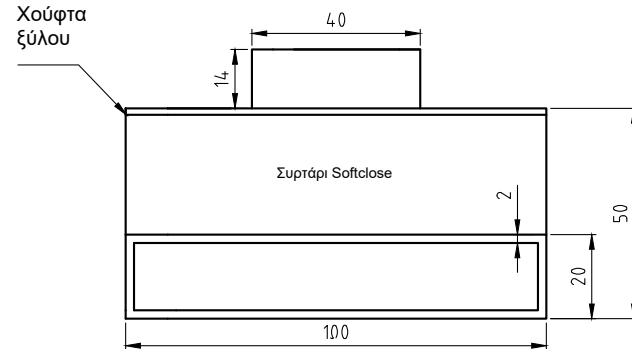

Χούφτα ξύλου