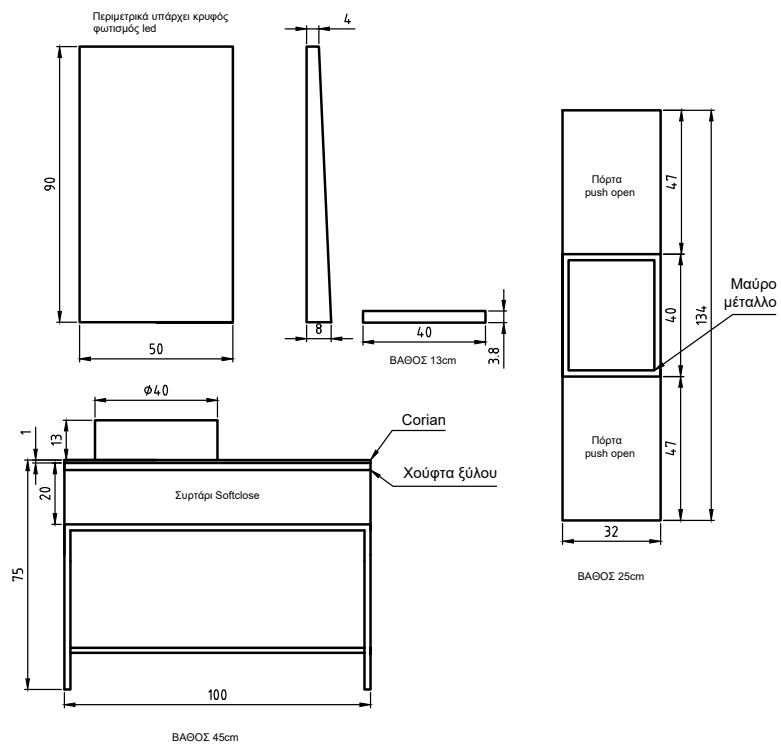

Azure

Η ΒΑΣΗ ΚΑΙ Η ΣΤΗΛΗ ΕΙΝΑΙ ΜΕ ΚΟΝΤΡΑ ΠΛΑΚΕ ΘΑΛΑΣΣΗΣ ΦΟΡΜΑΙΚΑ F 602 ΚΑΙ ΤΟ ΚΑΠΑΚΙ ΜΕ CORIAN ΛΕΥΚΟ, ΝΙΠΤΗΡΑΣ COMFORT F40

ΑΝΑΛΥΤΙΚΑ ΔΙΑΘΕΣΙΜΕΣ ΔΙΑΣΤΑΣΕΙΣ, ΧΡΩΜΑΤΑ ΚΑΙ ΤΙΜΕΣ ΣΤΟΝ ΤΙΜΟΚΑΤΑΛΟΓΟ ΜΑΣ.