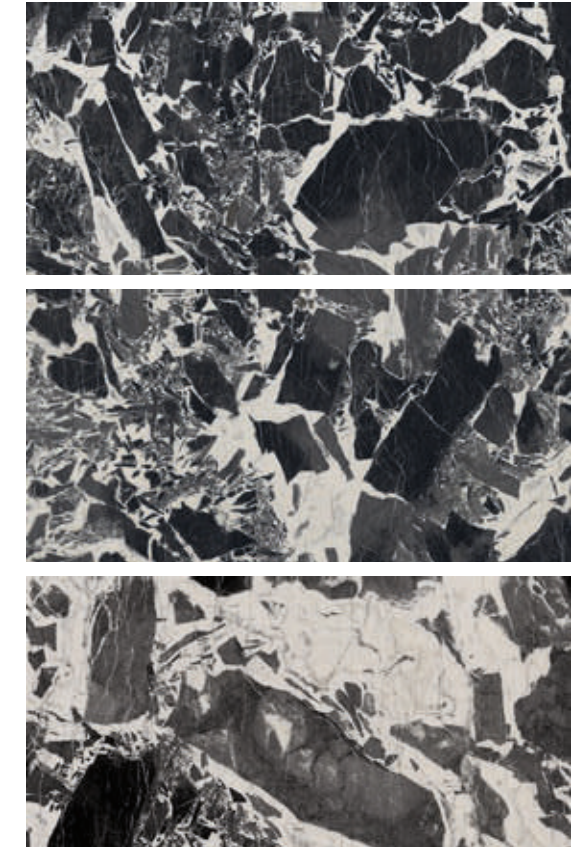

Aura 60x120Rcm. - GPR

Available sizes Tamaños disponibles

PORCELAIN TILES GRES PORCELÁNICO

*For packaging information go to page 44

More than 10 graphics randomly packaged

SPECIAL MARBLE DECORATION.

Net, Arrow & Diamond.

For more information go to page 38.