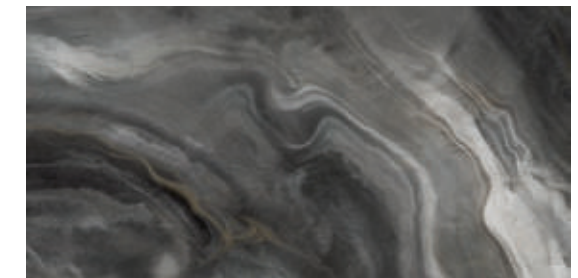

Watercolor Grey 60x120Rcm. - GPR

Available sizes Tamaños disponibles

PORCELAIN TILES GRES PORCELÁNICO

*For packaging information go to page 44

More than 10 graphics randomly packaged

SPECIAL MARBLE DECORATION.

Net, Arrow & Diamond.

For more information go to page 38.