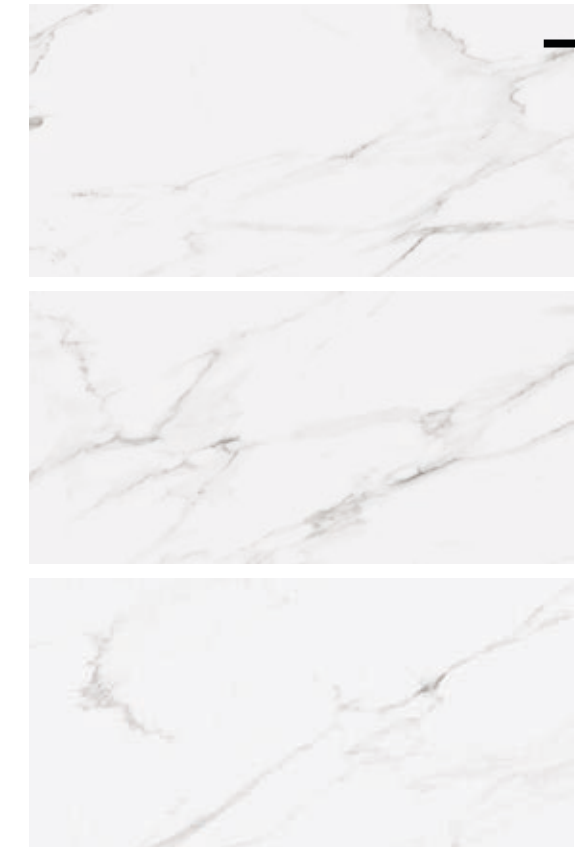

Available colours Colores disponibles

NEW SIZE
75x150Rcm.

Statuario 60x120Rcm. - GPR

Available sizes Tamaños disponibles

PORCELAIN TILES GRES PORCELÁNICO

*For packaging information go to page 44