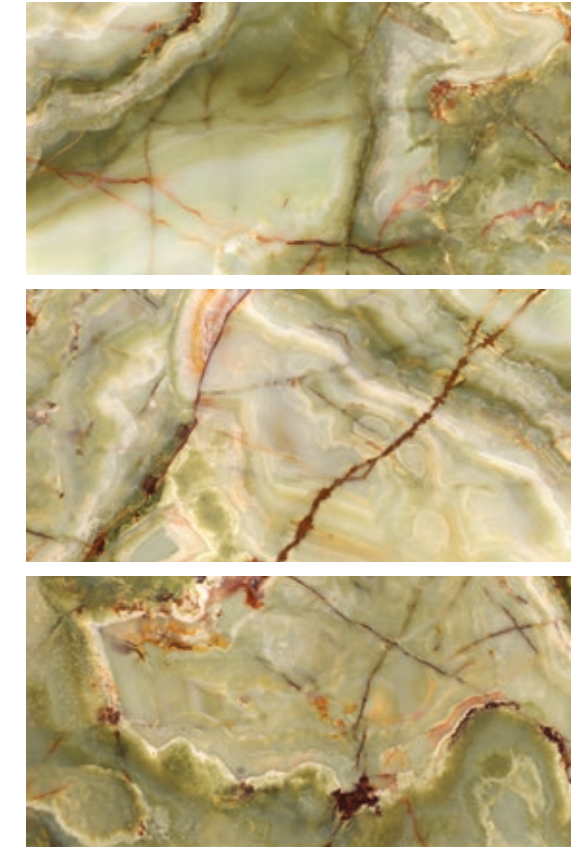

Eunoia 60x120Rcm. - GPR

Available sizes Tamaños disponibles

PORCELAIN TILES GRES PORCELÁNICO

*For packaging information go to page 44

More than 10 graphics randomly packaged

SPECIAL MARBLE DECORATION.

Net, Arrow & Diamond.

For more information go to page 38.