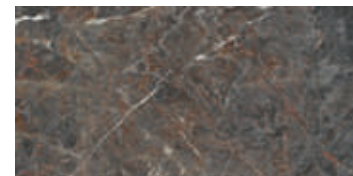

Natur Black  
60x120cm. - GPR

Gauguin Negro  
60x120cm. - GPR

Matisse Ocean  
60x120cm. - GPR

Watercolor Marine  
60x120cm. - GPR

Hadar  
60x120cm. - GPR

Matisse Red  
60x120cm. - GPR

Watercolor Grey  
60x120cm. - GPR