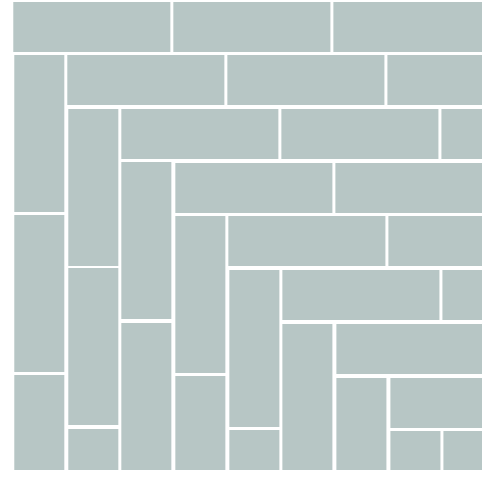

Borgo

Laying Options Opciones de colocación