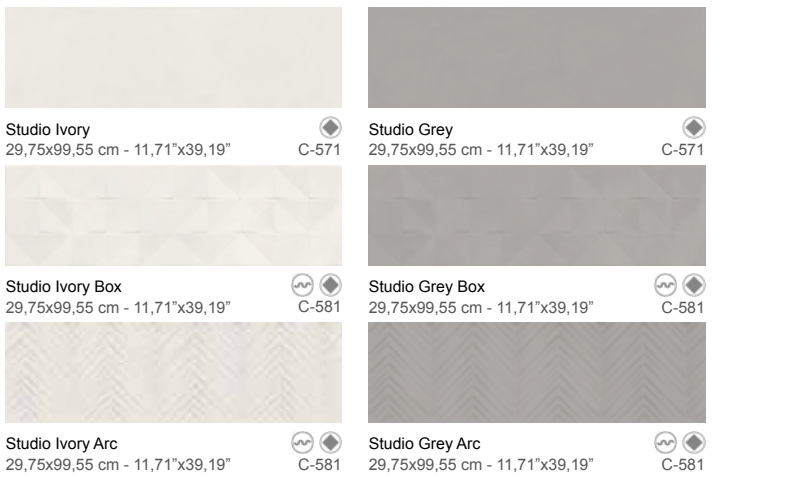

Studio Ivory 29,75x99,55 cm - 11,71"x39,19" C-571
Studio Grey 29,75x99,55 cm - 11,71"x39,19" C-571
Studio Ivory Box 29,75x99,55 cm - 11,71"x39,19" C-581
Studio Grey Box 29,75x99,55 cm - 11,71"x39,19" C-581
Studio Ivory Arc 29,75x99,55 cm - 11,71"x39,19" C-581
Studio Grey Arc 29,75x99,55 cm - 11,71"x39,19" C-581

*Studio Ornato consists of 14 different aleatory patterns | *Studio Ornato se compone de 14 decoraciones diferentes aleatorias