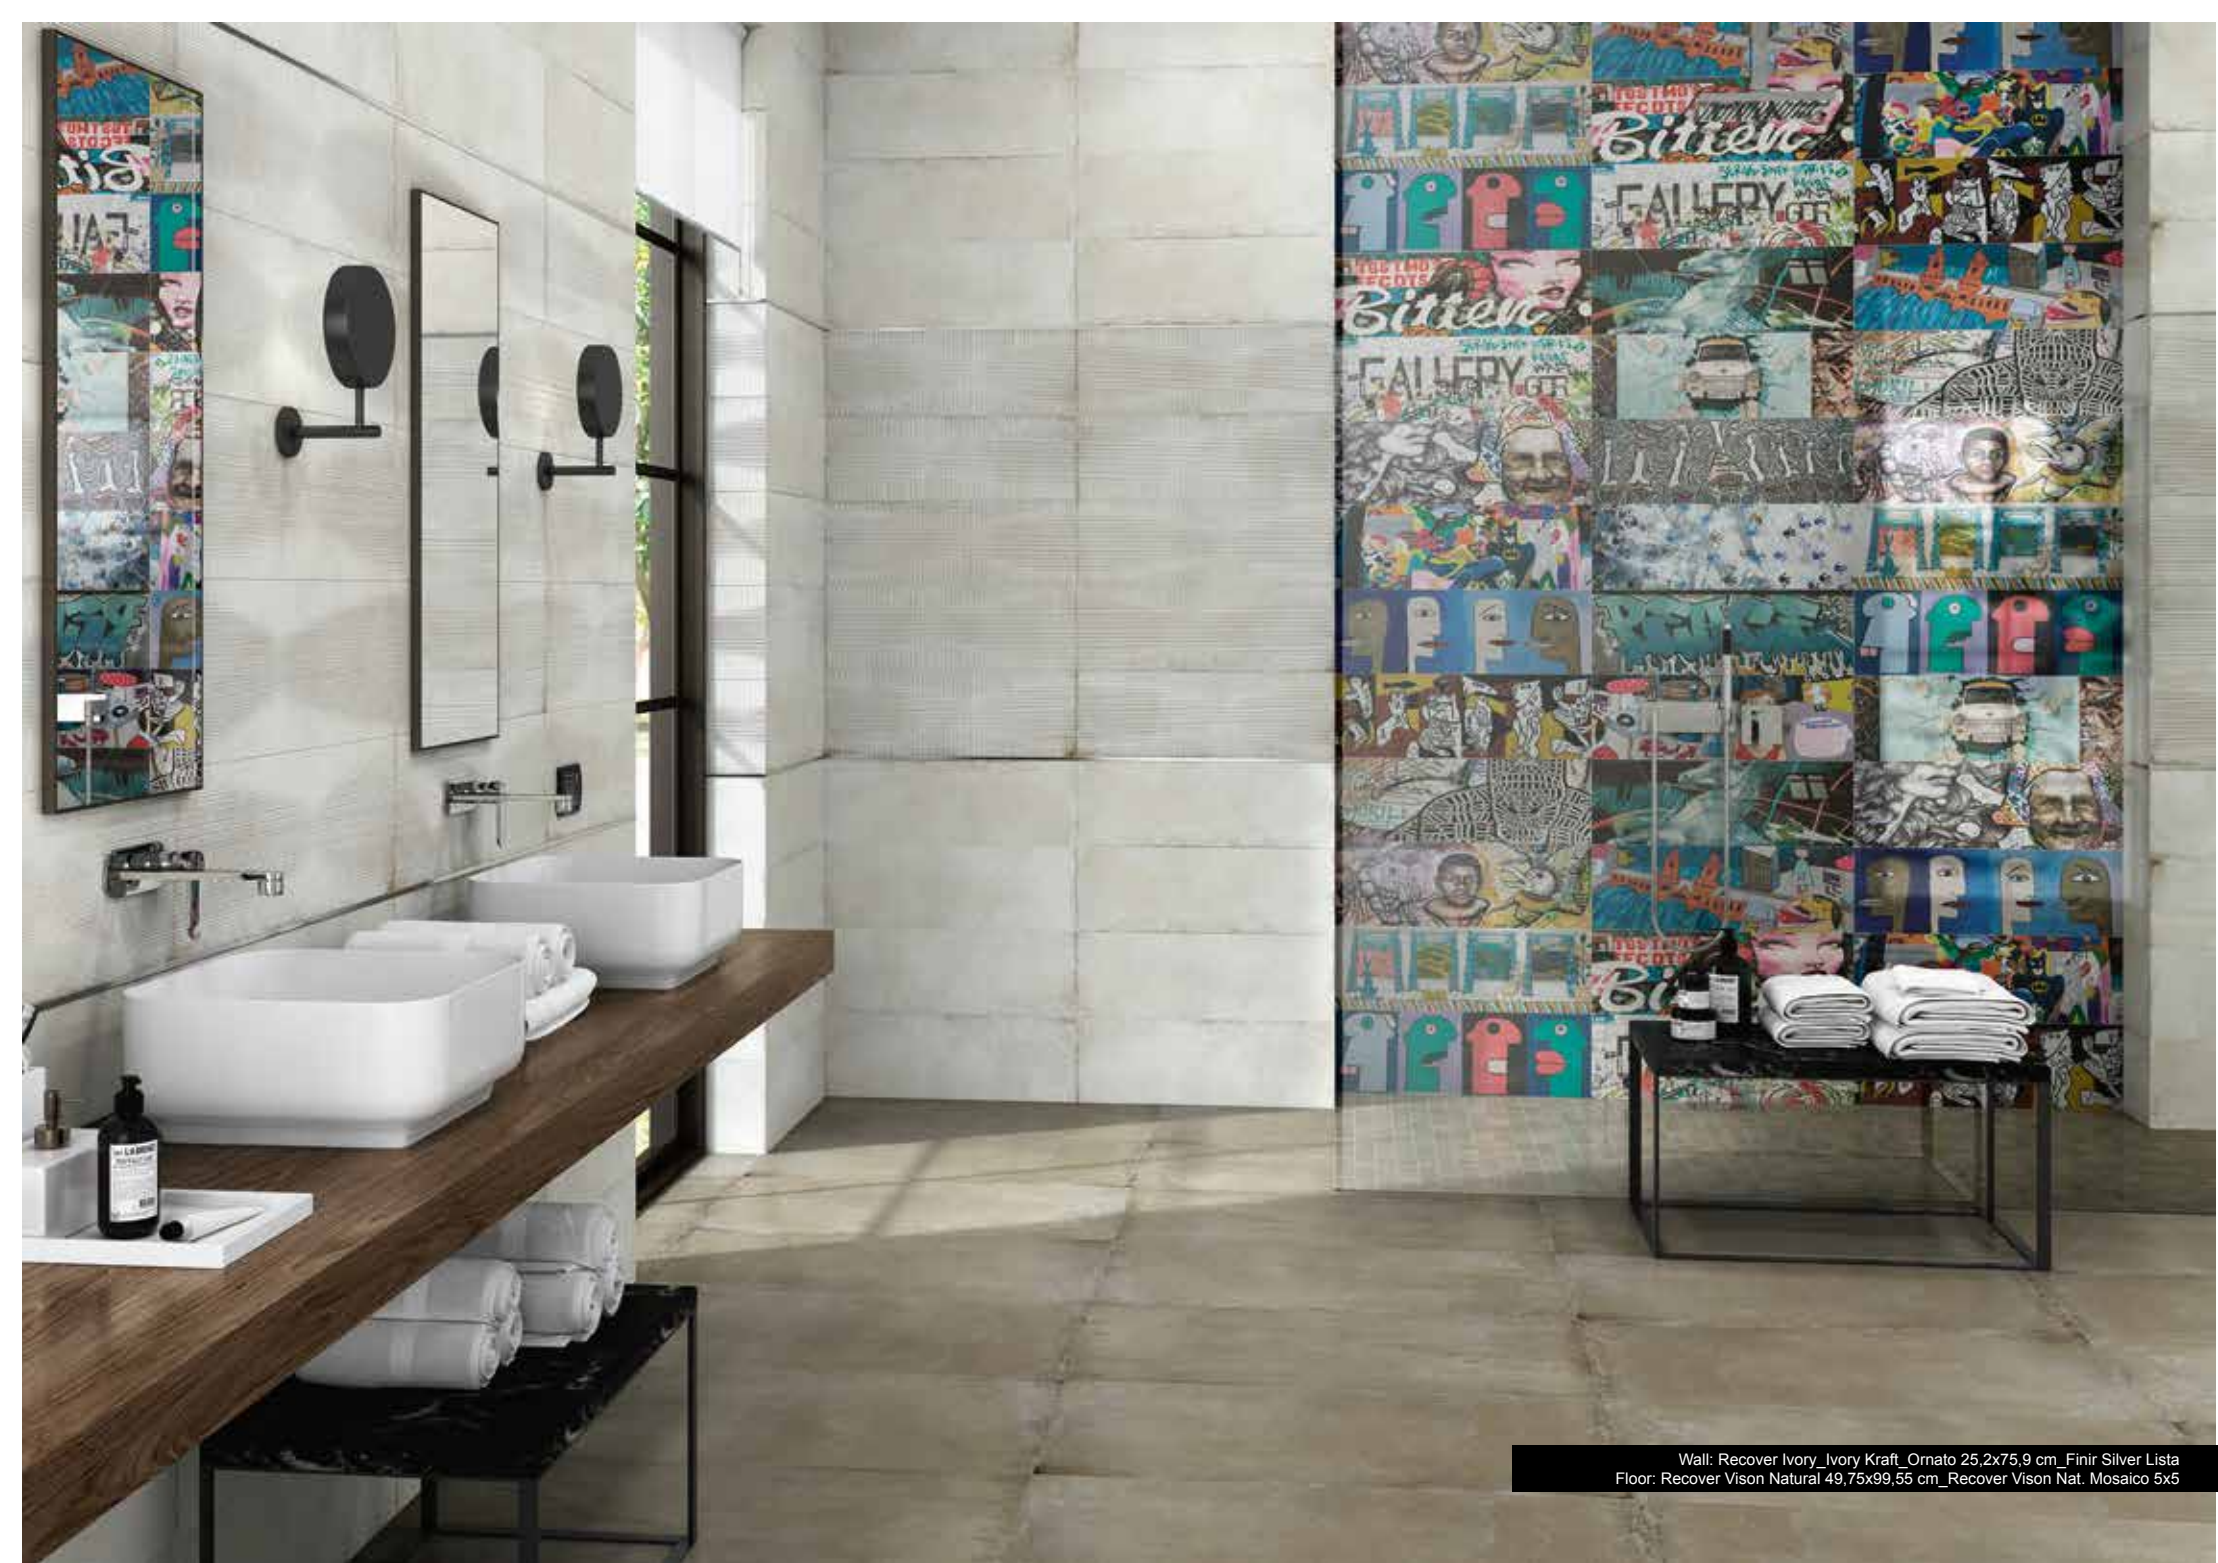

Wall: Recover Ivory_Ivory Kraft_Ornato 25.2x75.9 cm_Finir Silver Lista
Floor: Recover Vison Natural 49.75x99.55 cm_Recover Vison Nat. Mosaico 5x5