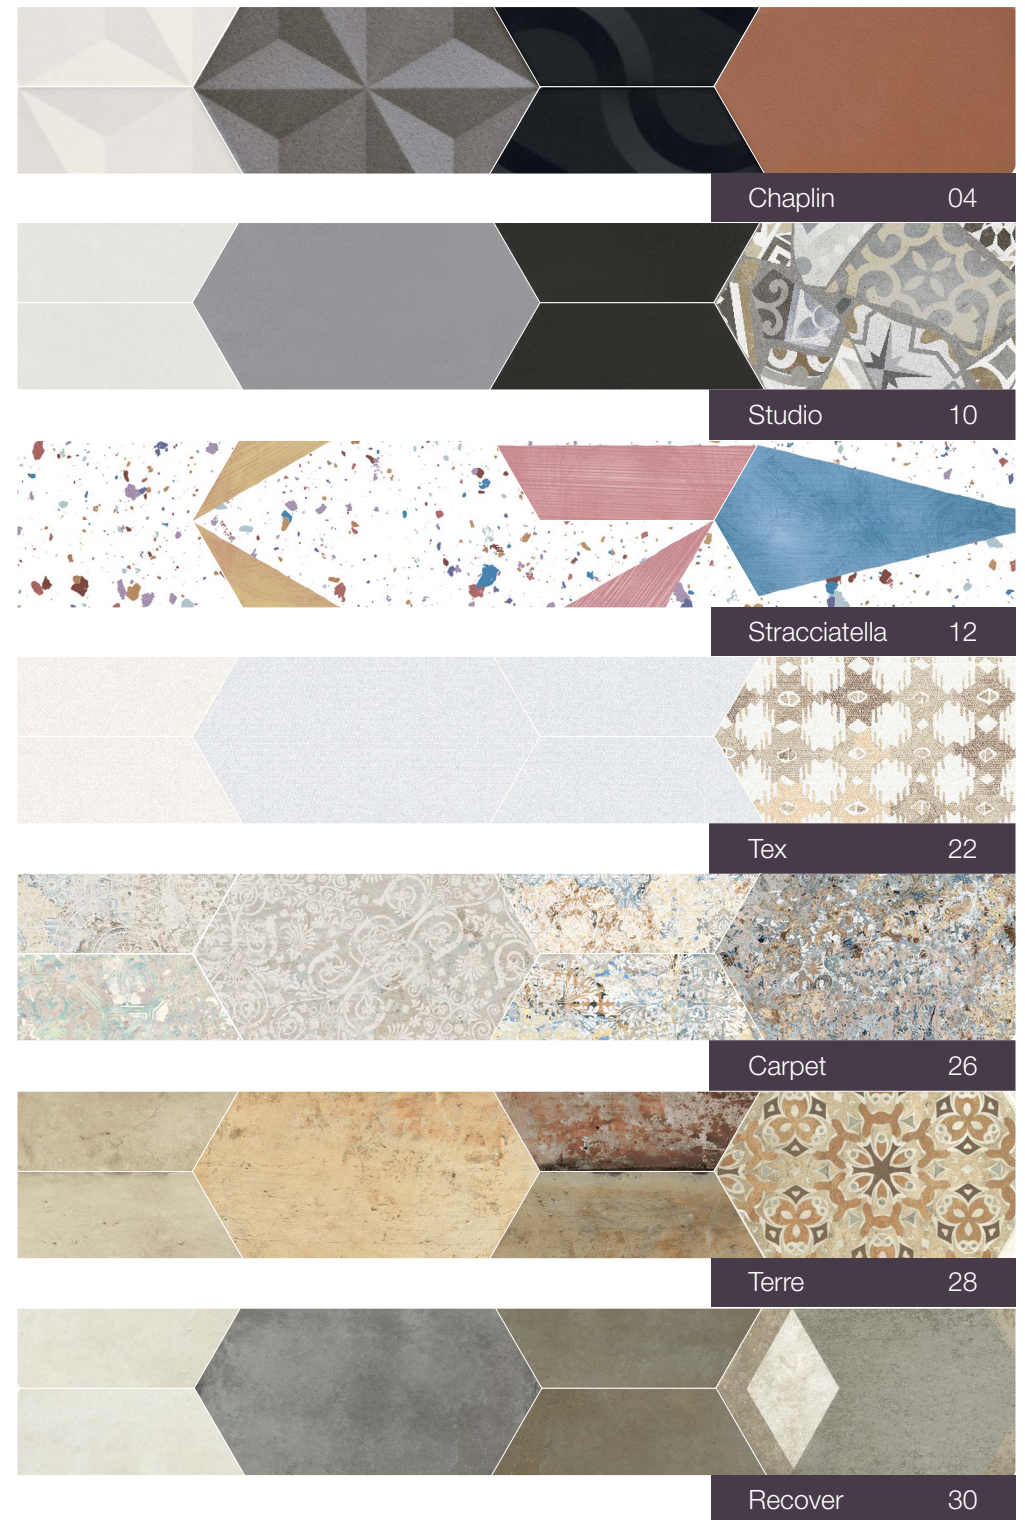

HEXAGON

COLLECTIONS

La amplia variedad de colecciones hexagonales de Aparici, con su original formato, aportan personalidad, distinción y singularidad.

Tanto en pavimento como revestimiento, sus diferentes colocaciones multiplican las posibilidades decorativas, ofreciendo un abánico sinfín para el interiorismo residencial y comercial; combinadas entre sí, como acento o en perfecta armonía con cualquier otro formato de baldosa porcelánica.

Desde tendencias coloristas, acabados textiles, reinterpretaciones de los tradicionales cottos hasta originales formas de entender el terrazo, conforman esta exquisita selección de piezas.

Introducing Aparici Hexagonal Collections, a wide range with their original format, bring personality, distinction and uniqueness.

Suitable both for floor and wall use, its versatility offers infinite decorative possibilities for residential and commercial interior design. Combined among each other, as an accent or blended in perfect harmony with any other porcelain tile format.

From colorful trends, textile finishes, reinterpretations of the traditional cottos to original ways of understanding the terrazzo, these collection make up this exquisite selection of pieces.

SINCE **aparici** 1961