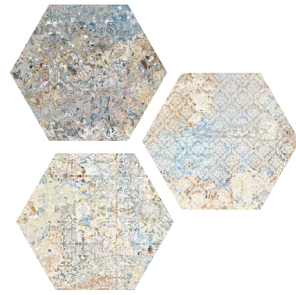

Carpet Vestige Natural
25x29 cm - 9,84"x11,42"