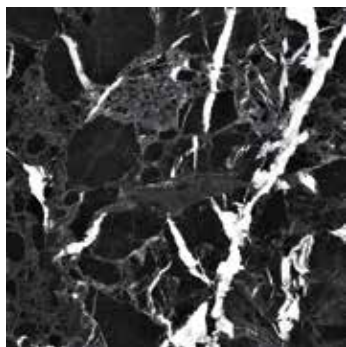

# Luxor

Luxor Ilusion White Pulido  
89,46x89,46 cm - 35,22"x35,22"

G-3442

Luxor Ilusion White Pulido G-3298  
59,55x59,55 cm - 23,45"x23,45"

Luxor Royal Black Pulido  
89,46x89,46 cm - 35,22"x35,22"

G-3442