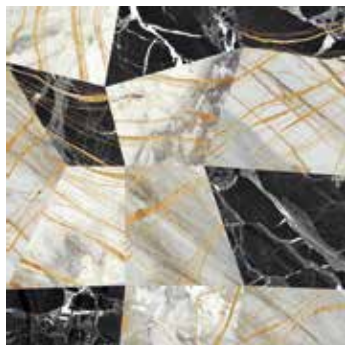

Luxor Stamp Pulido*
89,46x89,46 cm - 35,22"x35,22"

G-3456