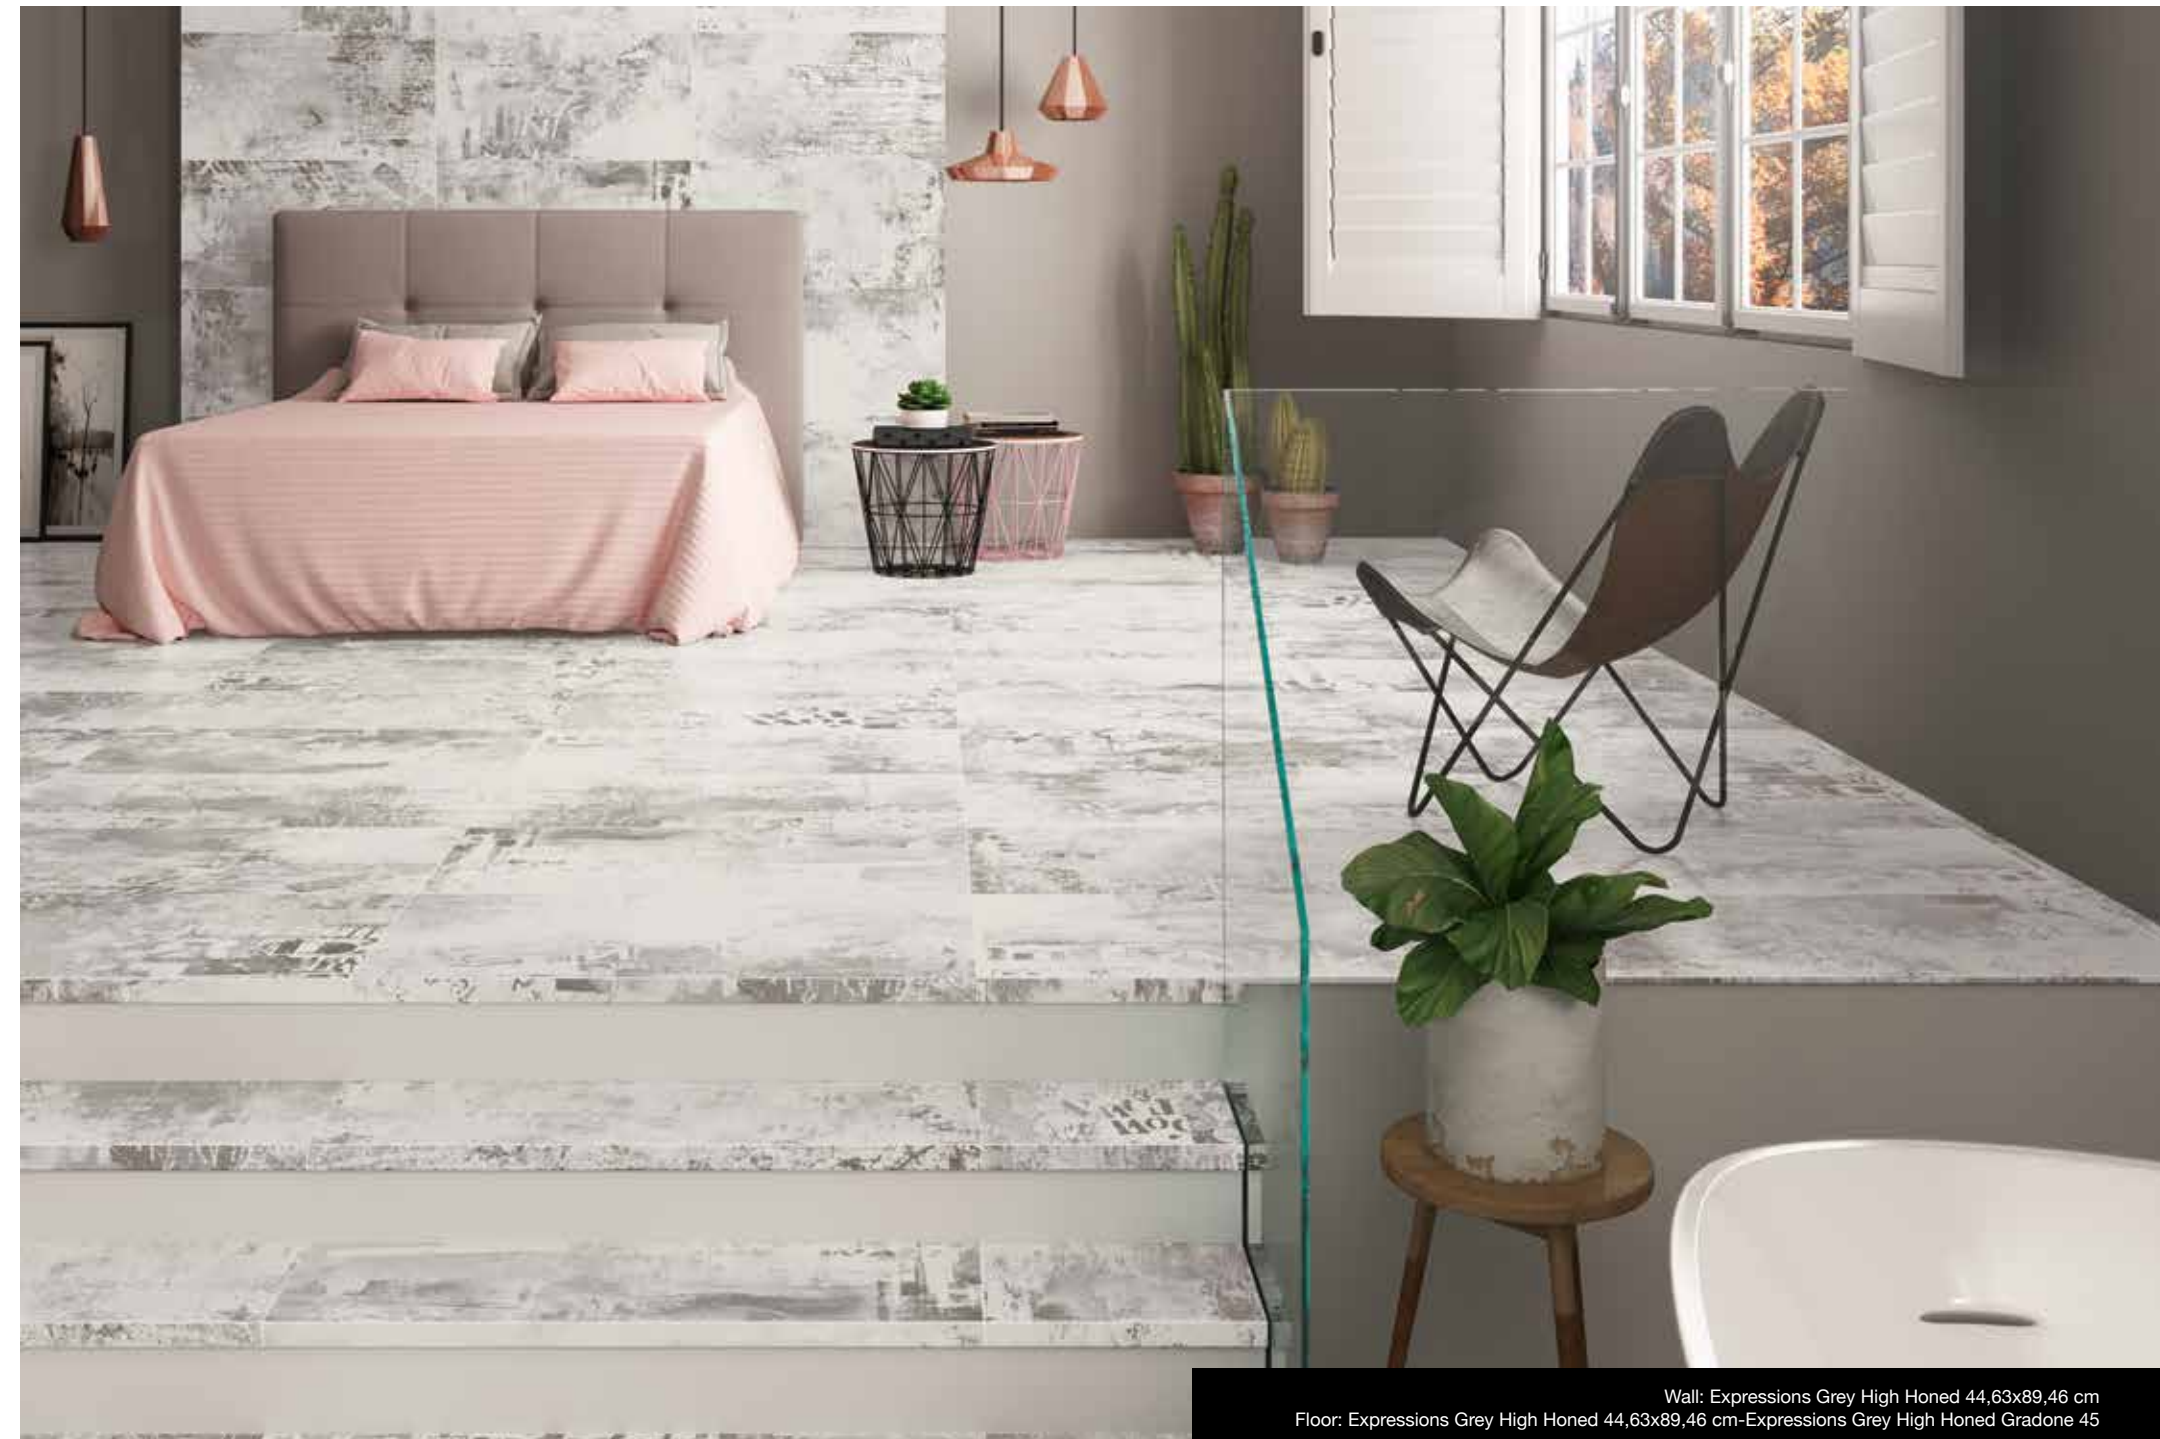

Wall: Gatsby Lead Tin\_Copper Tin 20x20 cm Floor: Expressions Ice High Honed 89,46x89,46 cm

Wall: Expressions Grey High Honed 44,63x89,46 cm Floor: Expressions Grey High Honed 44,63x89,46 cm-Expressions Grey High Honed Gradone 45

Wall: Expressions Ice High Honed 89,46x89,46 cm Floor: Expressions Blend High Honed 89,46x89,46 cm