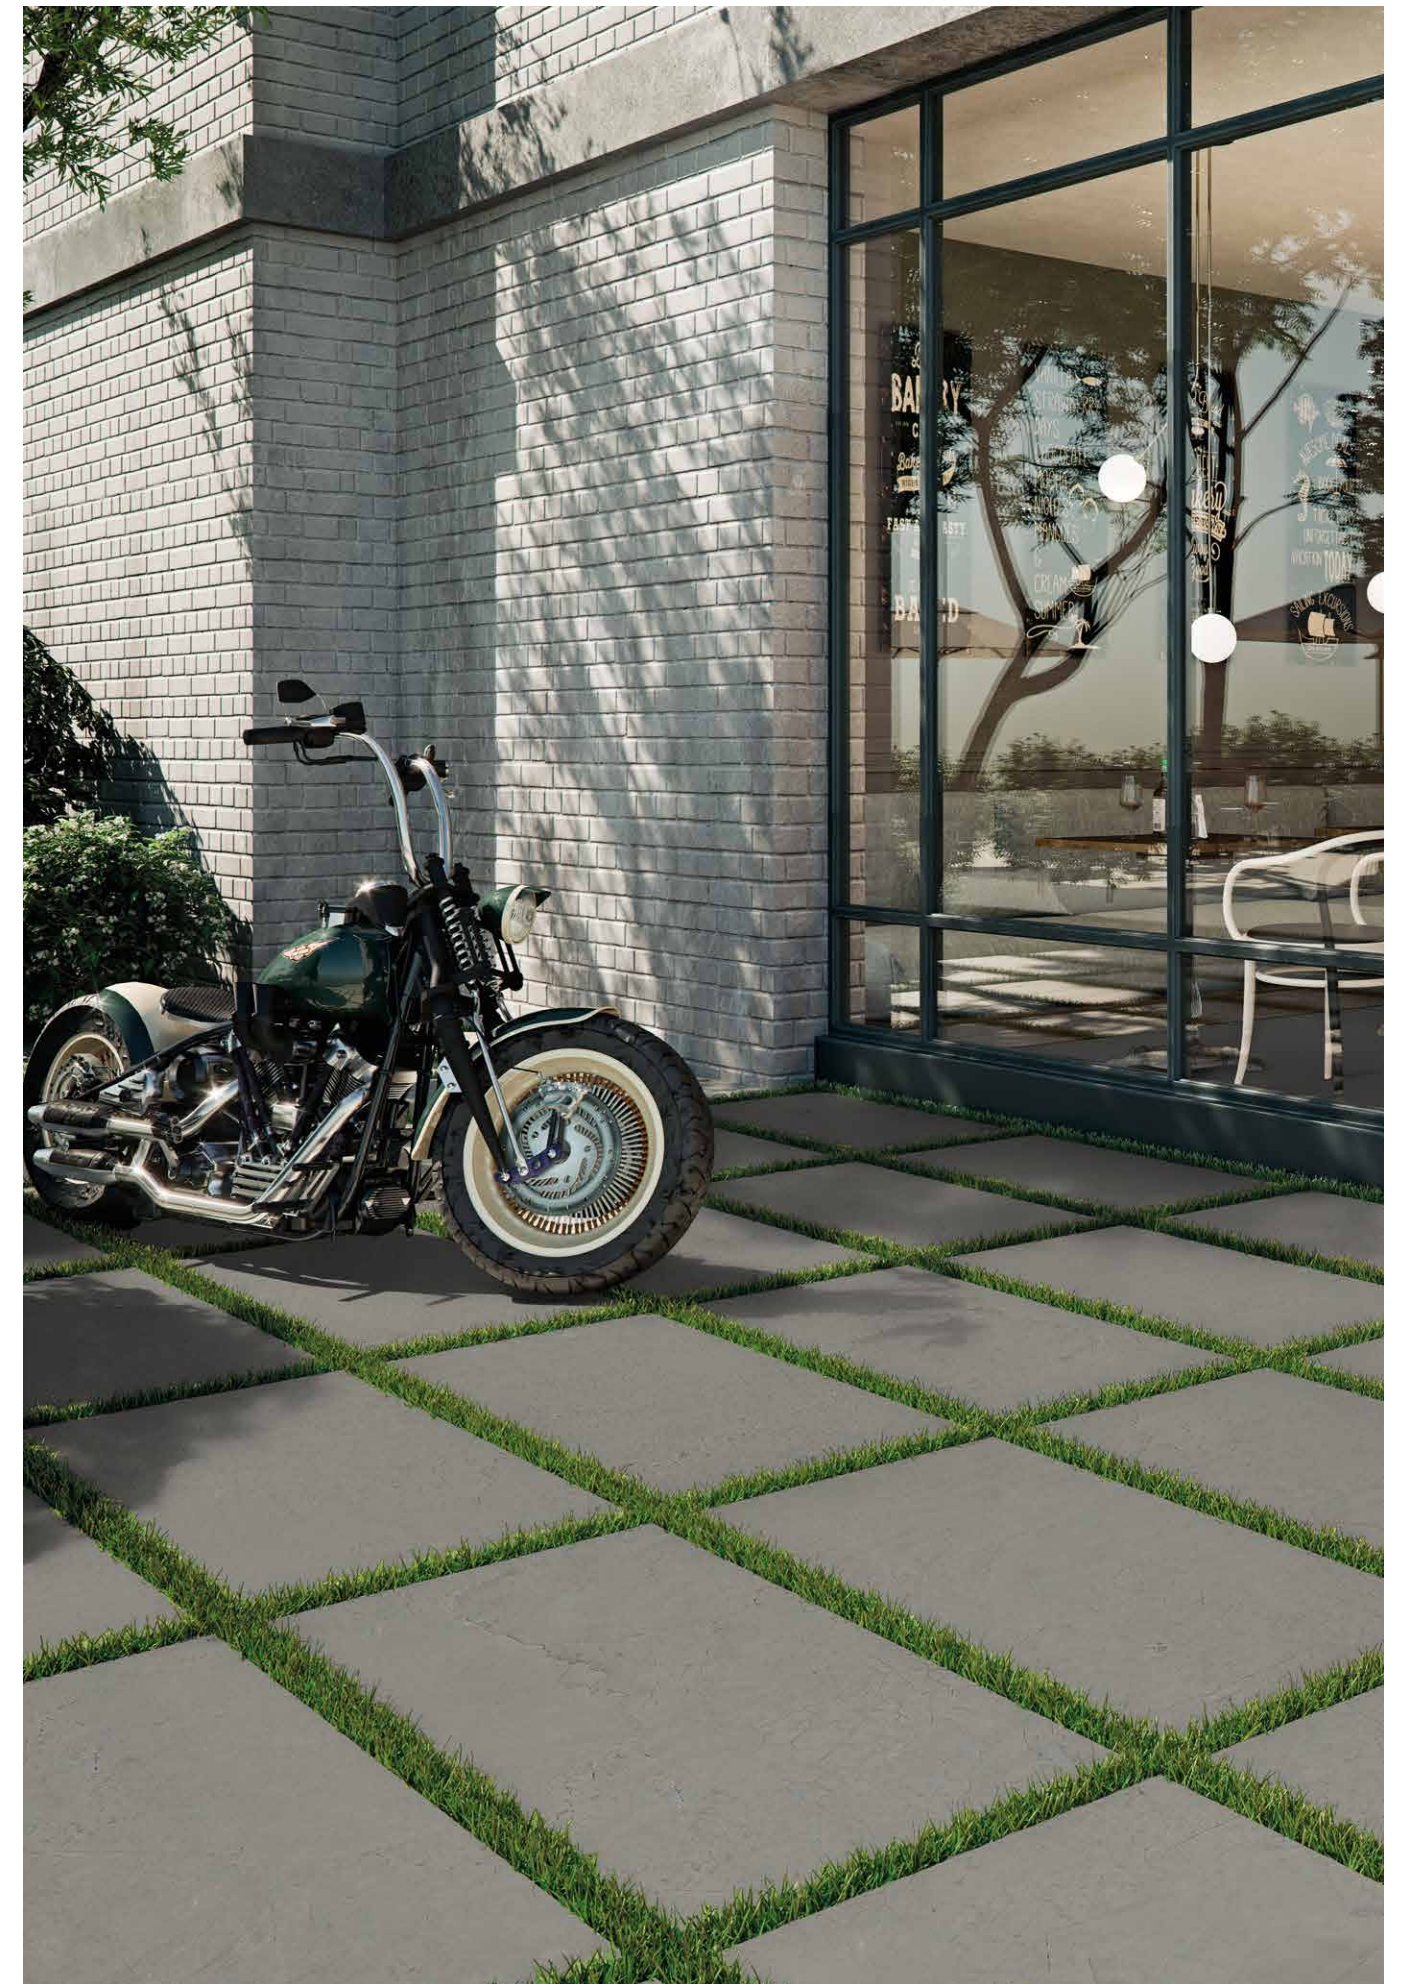

Outdoor Floor: Cracked Graphite Outdoor 2cm 49,75x99,55 cm

Indoor floor: Cracked Graphite Natural 49,75x99,55 cm