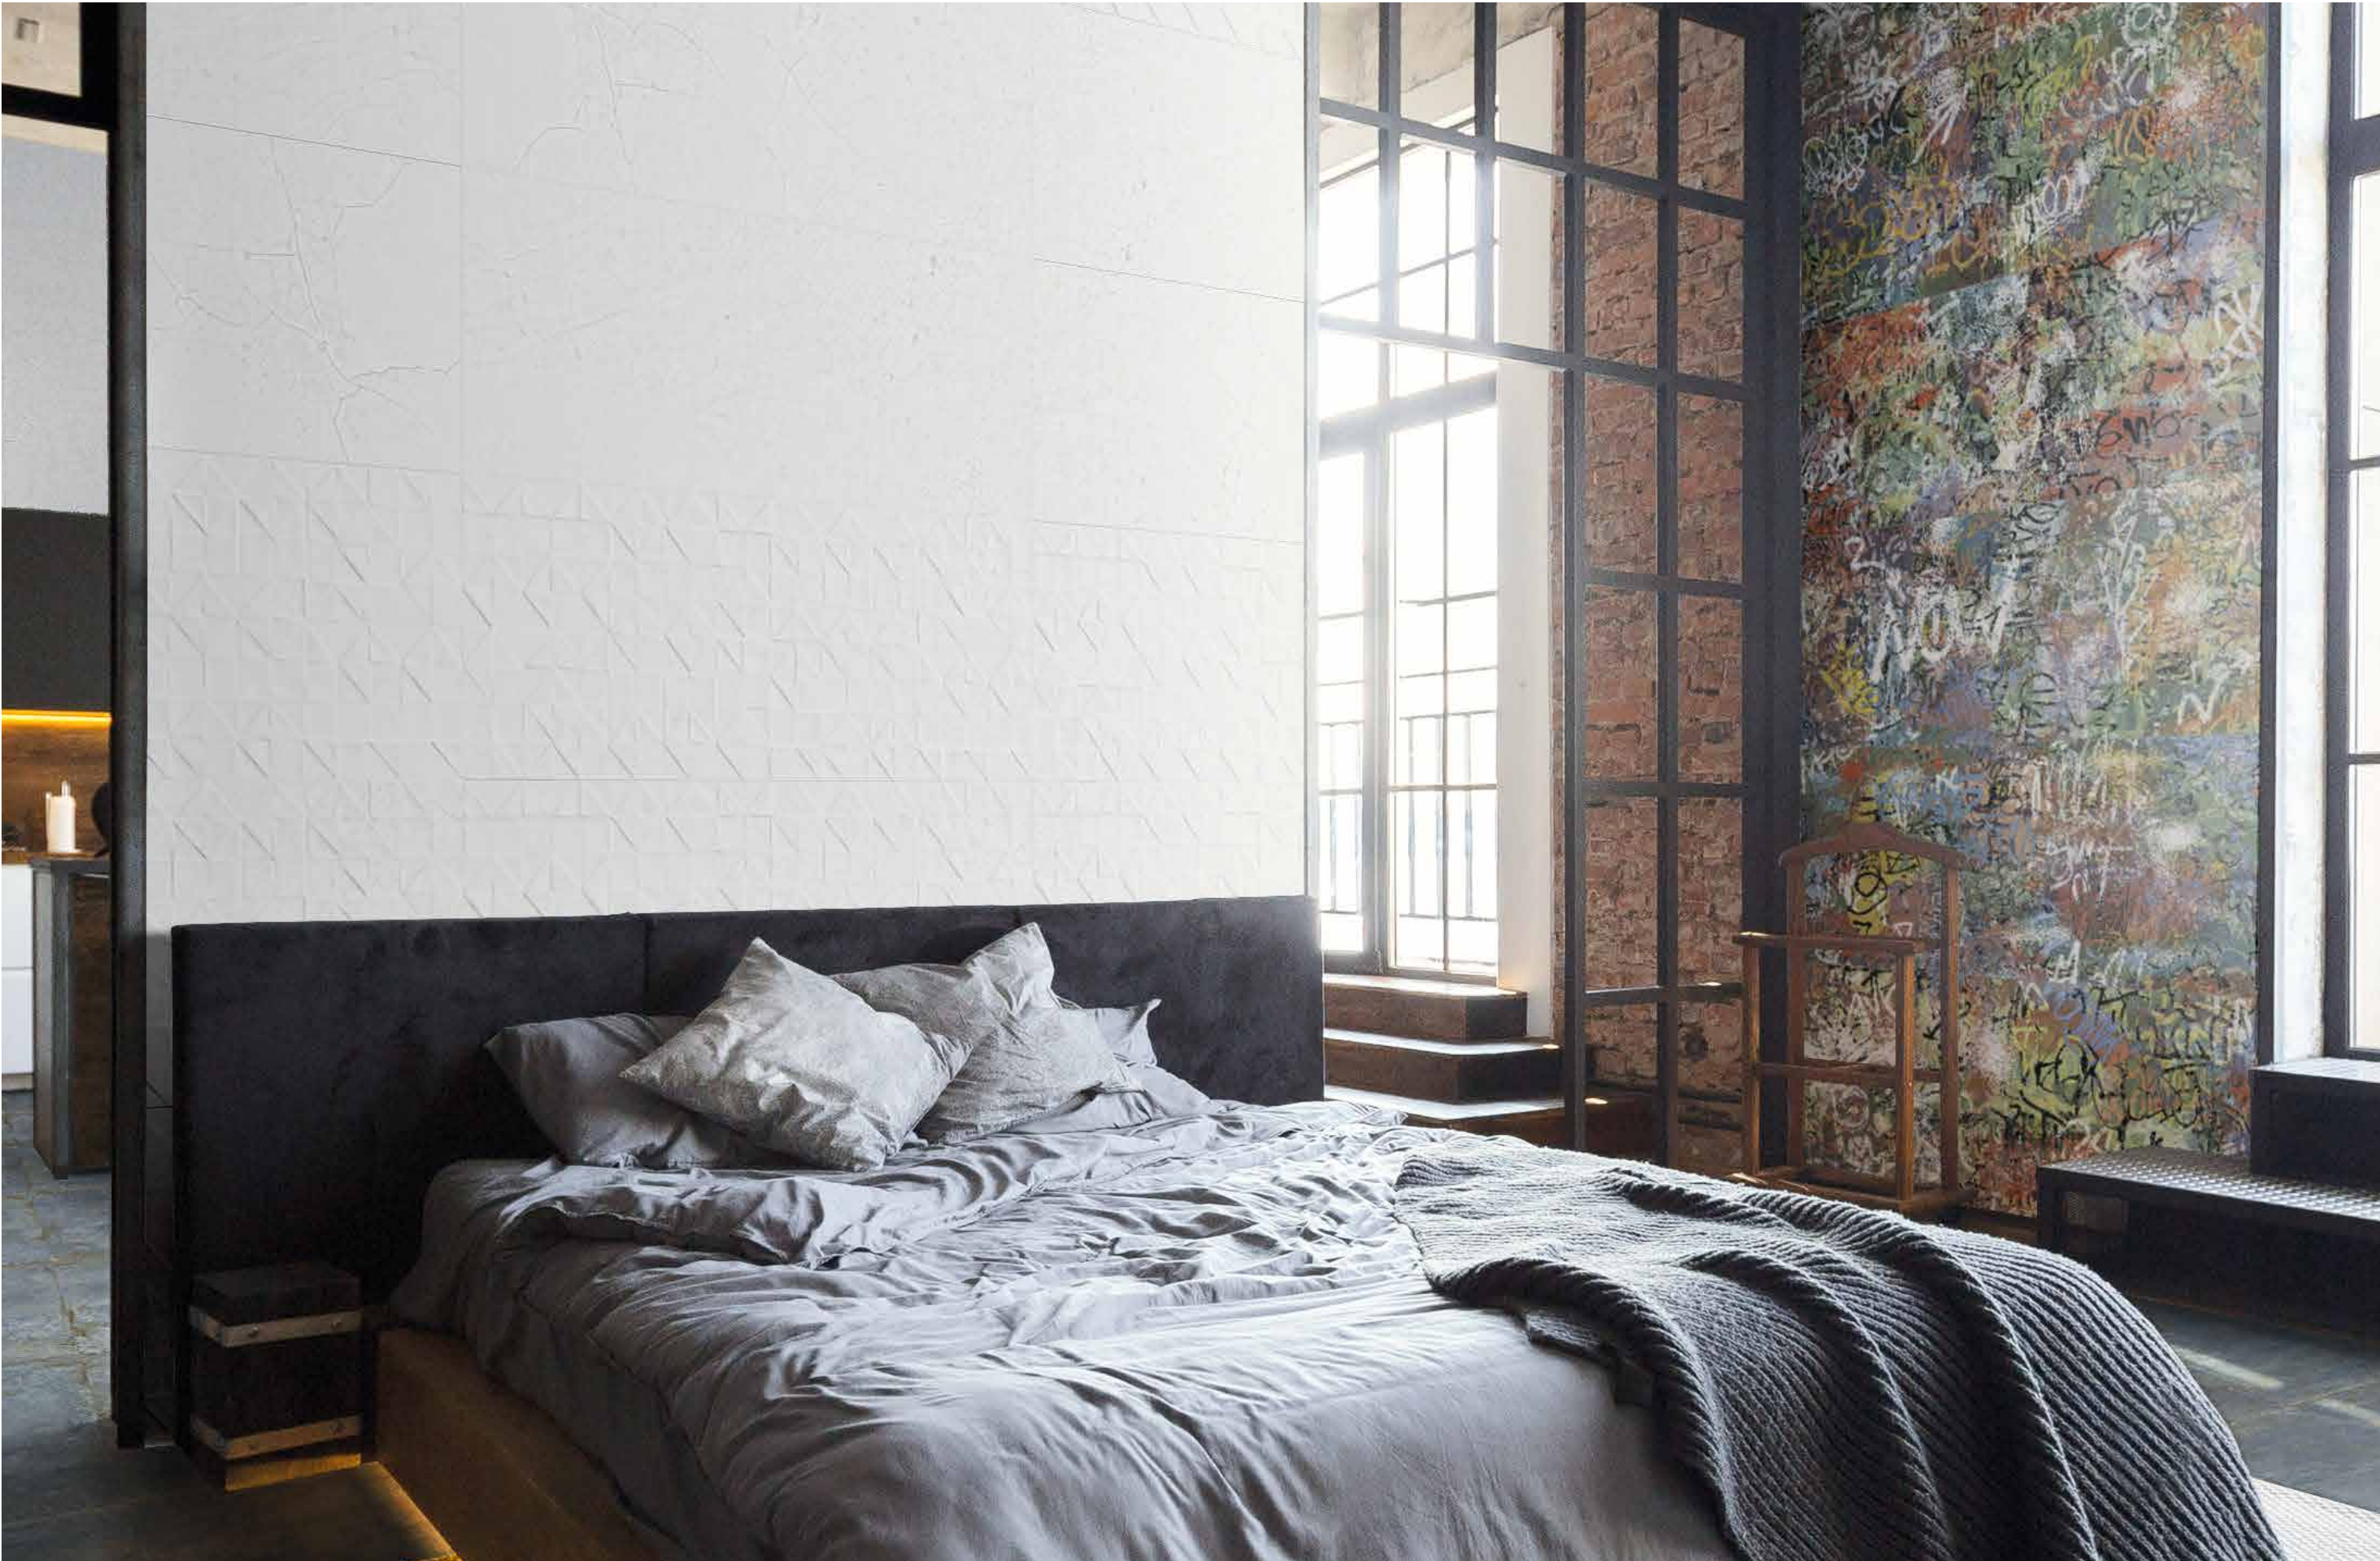

CRACKED WALL

Wall: Cracked White_White Origami_Cracked Ornament 44,63x119,3 cm Floor: Flamed Sapphire Natural 49,75x99,55 cm