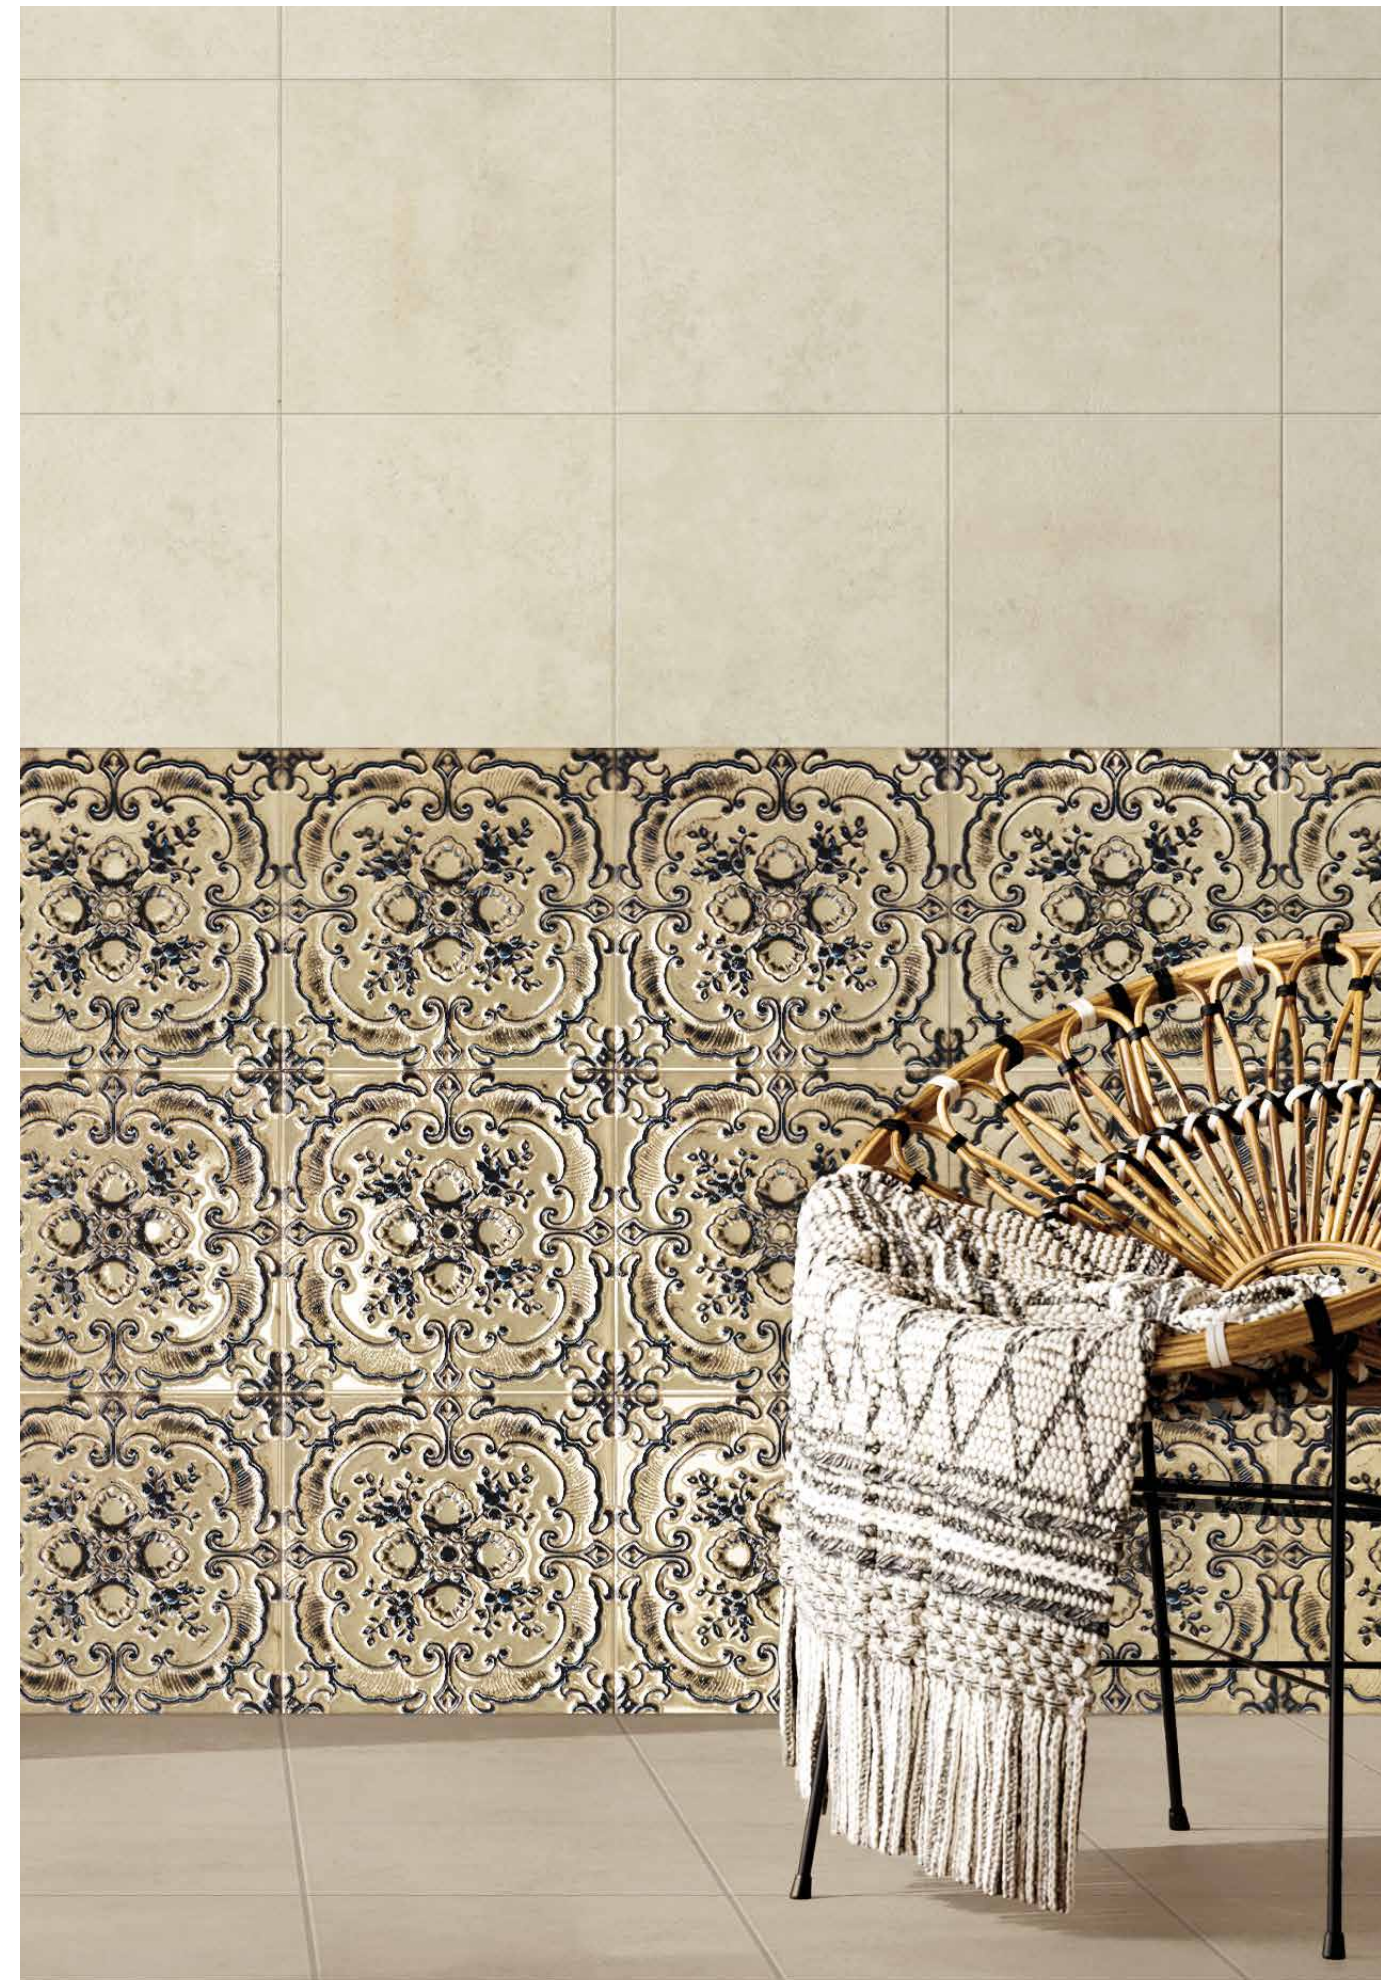

Wall: Kintsugi Toffee Basi_Tropical Ivory Natural 30,5x30,5 cm Floor: Tropical Ivory Natural 30,5x30,5 cm

*Check batch values before placing an order.

Consult page 80.