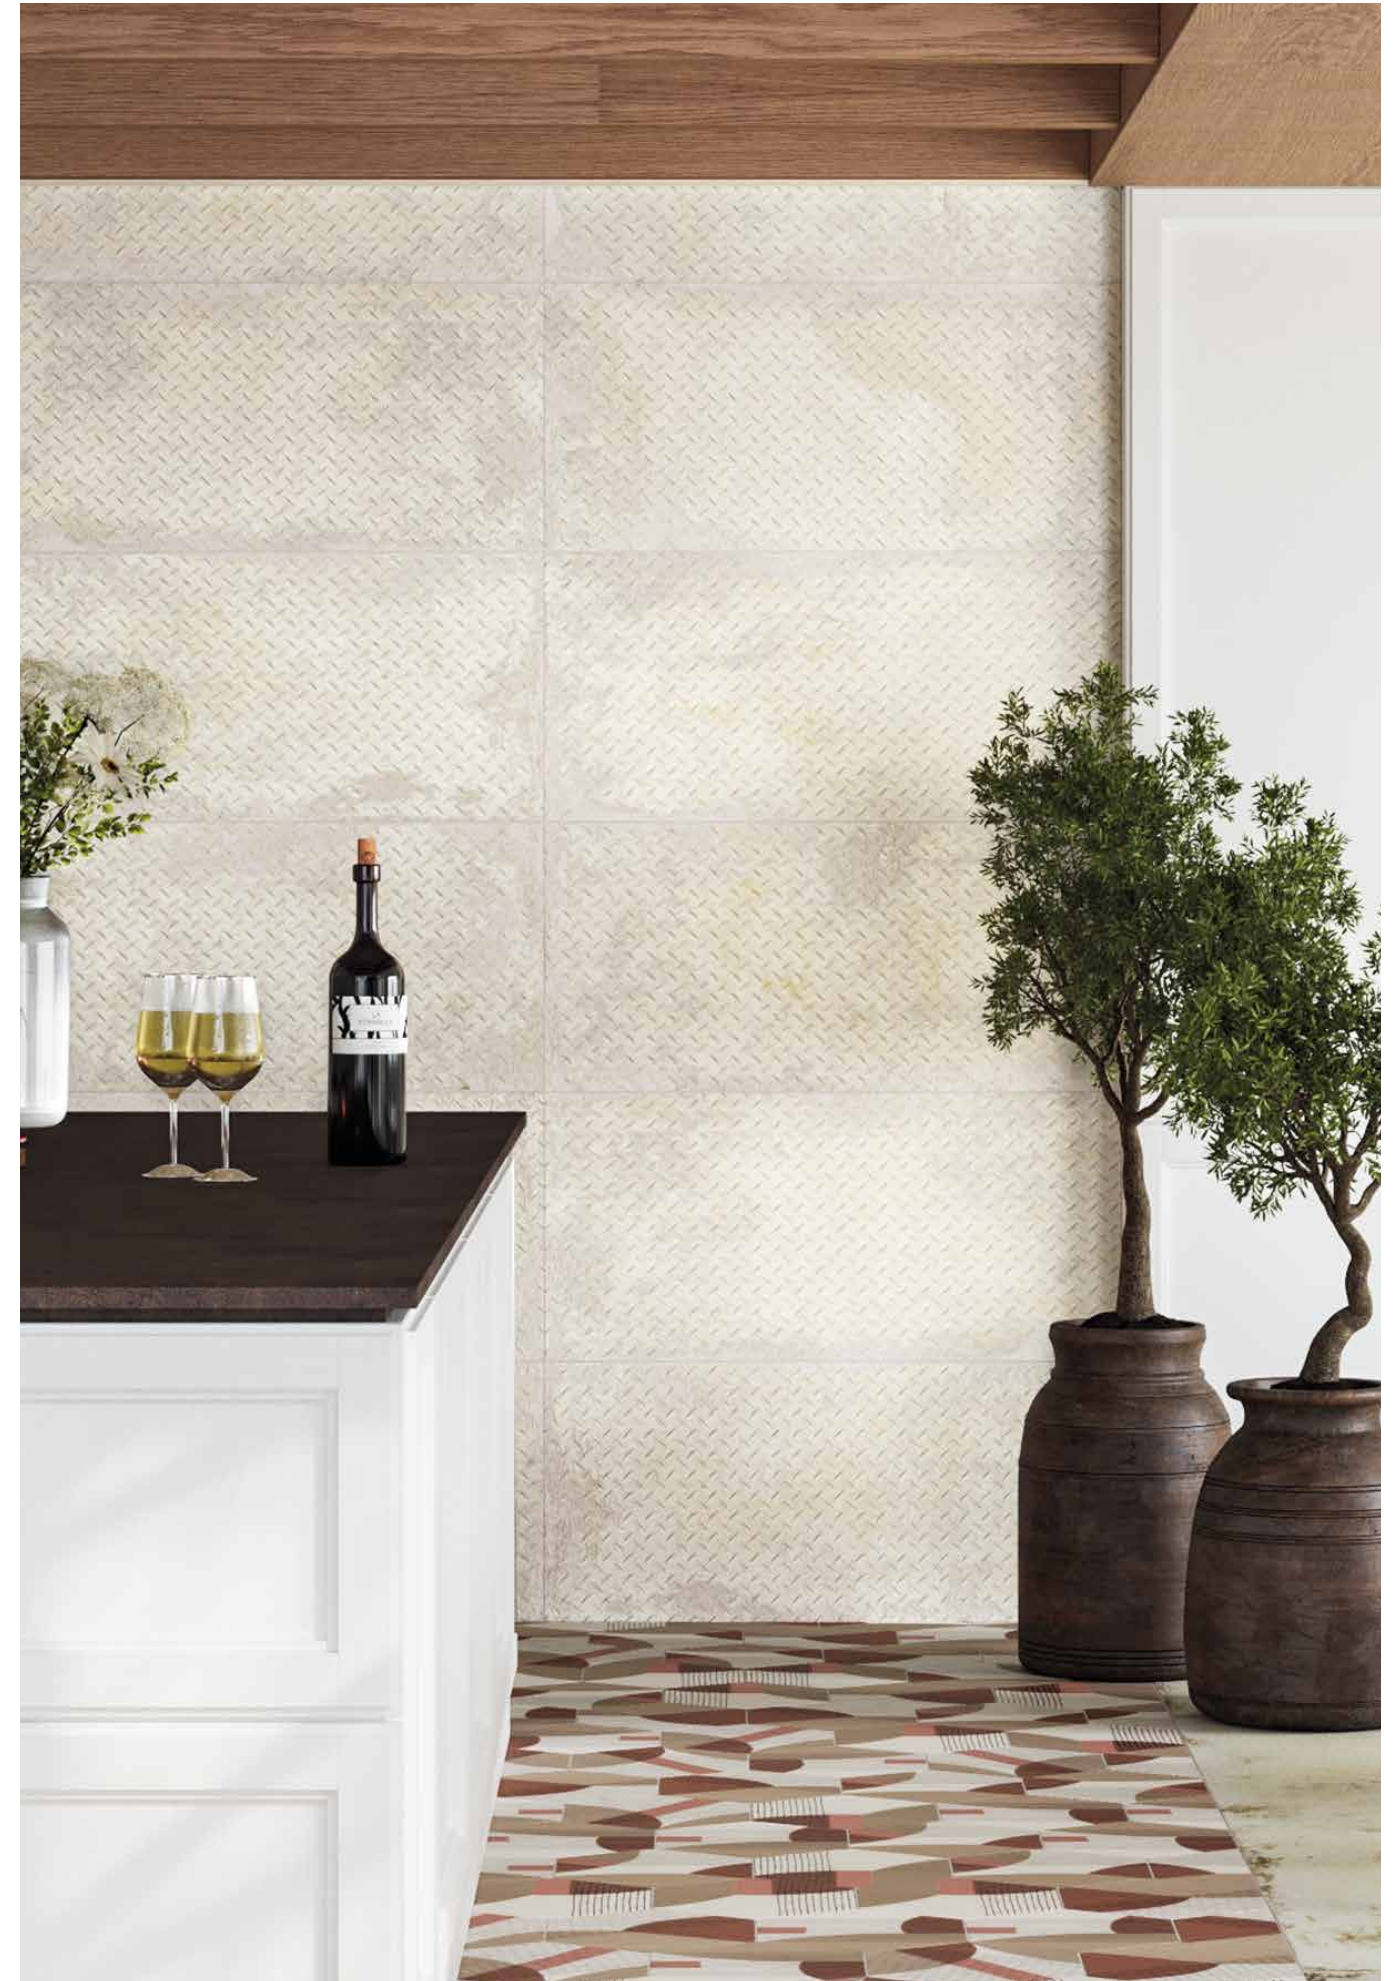

Wall: Flamed Ice Vega 44,63x119,3 cm Floor: Lined Inspiration Hexagon 25x29 cm