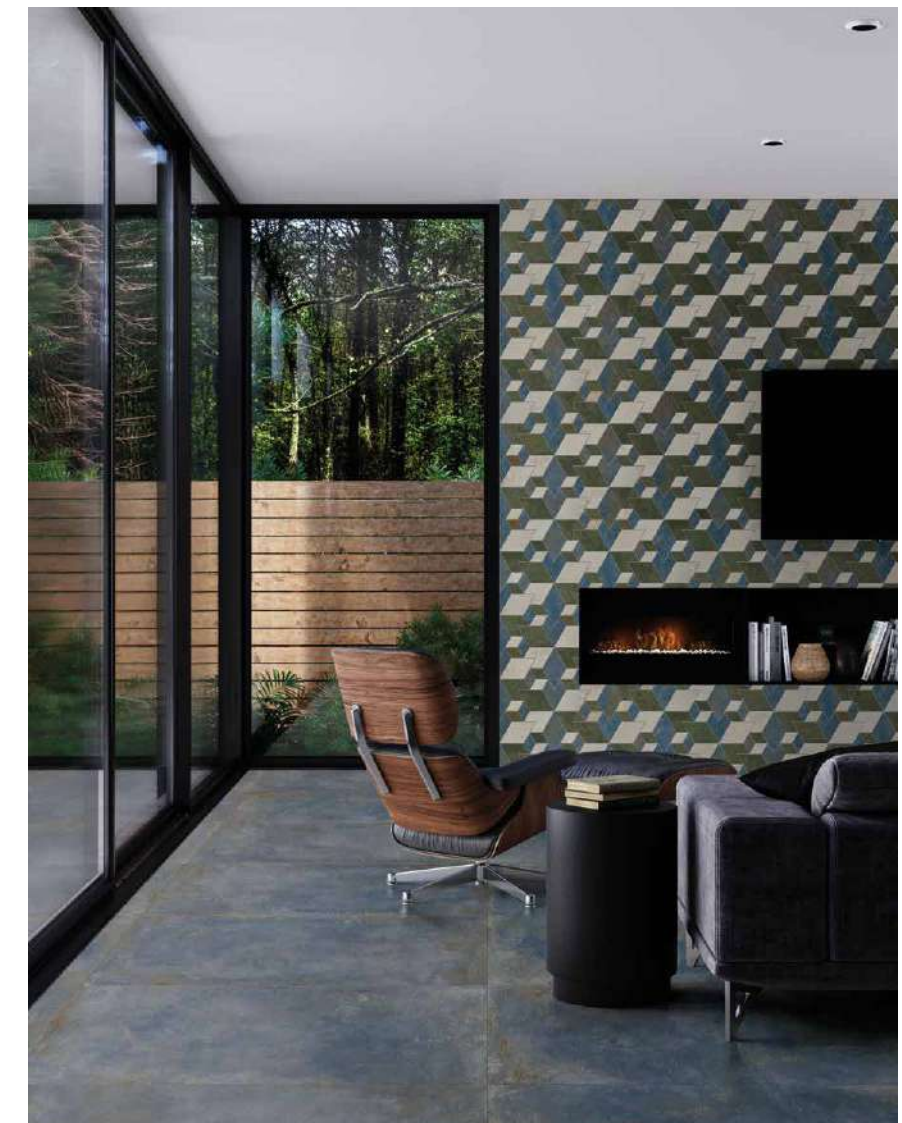

Floor: Flamed Sapphire Natural 49,75x49,75 cm
Wall: Flamed Mix Natural Mosaico Cube 28,5x31,5 cm

- UNE 41901 EX
- **CLASE 2**
- DIN 51130
- **R10 B**
- ANSI A 137.1-2012
- **DCOF>0.42**
- BS 7976
- **PTV > 36**
- CONTENT OF RECYCLED MATERIAL
  CONTENIDO DE MATERIAL RECICLADO
- **19%**

Series	Format & Thickness	Unit	Boxes/Pallet	m²/Pallet	m²/Box	Pieces/Box	Kg/Pallet	Kg/Box
Flamed 100X100	99,55x99,55x1 cm	m²	40	39,64	0,99	1	991,44	23,89
Flamed 50x100	49,75x99,55x1 cm	m²	27	40,12	1,49	3	940,75	34,10
Flamed 60x60	59,55x59,55x1 cm	m²	36	51,08	1,42	4	1163	31,74
Flamed Ro-50	7,3x49,75 cm	pz	24	15,7	0,654	18	373	14,57
Flamed Ro-60	7,3x59,55 cm	pz	24	18,8	0,81	18	450	17,80
Flamed Ro-100	7,3x99,55 cm	pz	16	17,44	1,09	15	411	24,23
Flamed Mix Nat. Mos. Cube	28,5x31,5 cm	pz	36	15,87	0,441	7	290	7,4
Flamed Mos. 5x5	29,75x29,75 cm	m²	36	22,28	0,619	7	489	12,97

*Check batch values before placing an order.
Consult page 80.
*Confirmar valores del lote antes de realizar el pedido.
Consultar página 80.