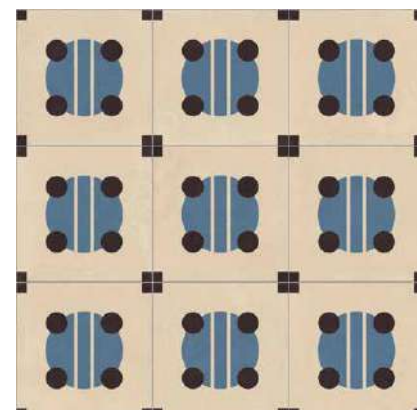

Danube Egon Natural
59,2x59,2 cm - 23,3"x23,3"

G-3170