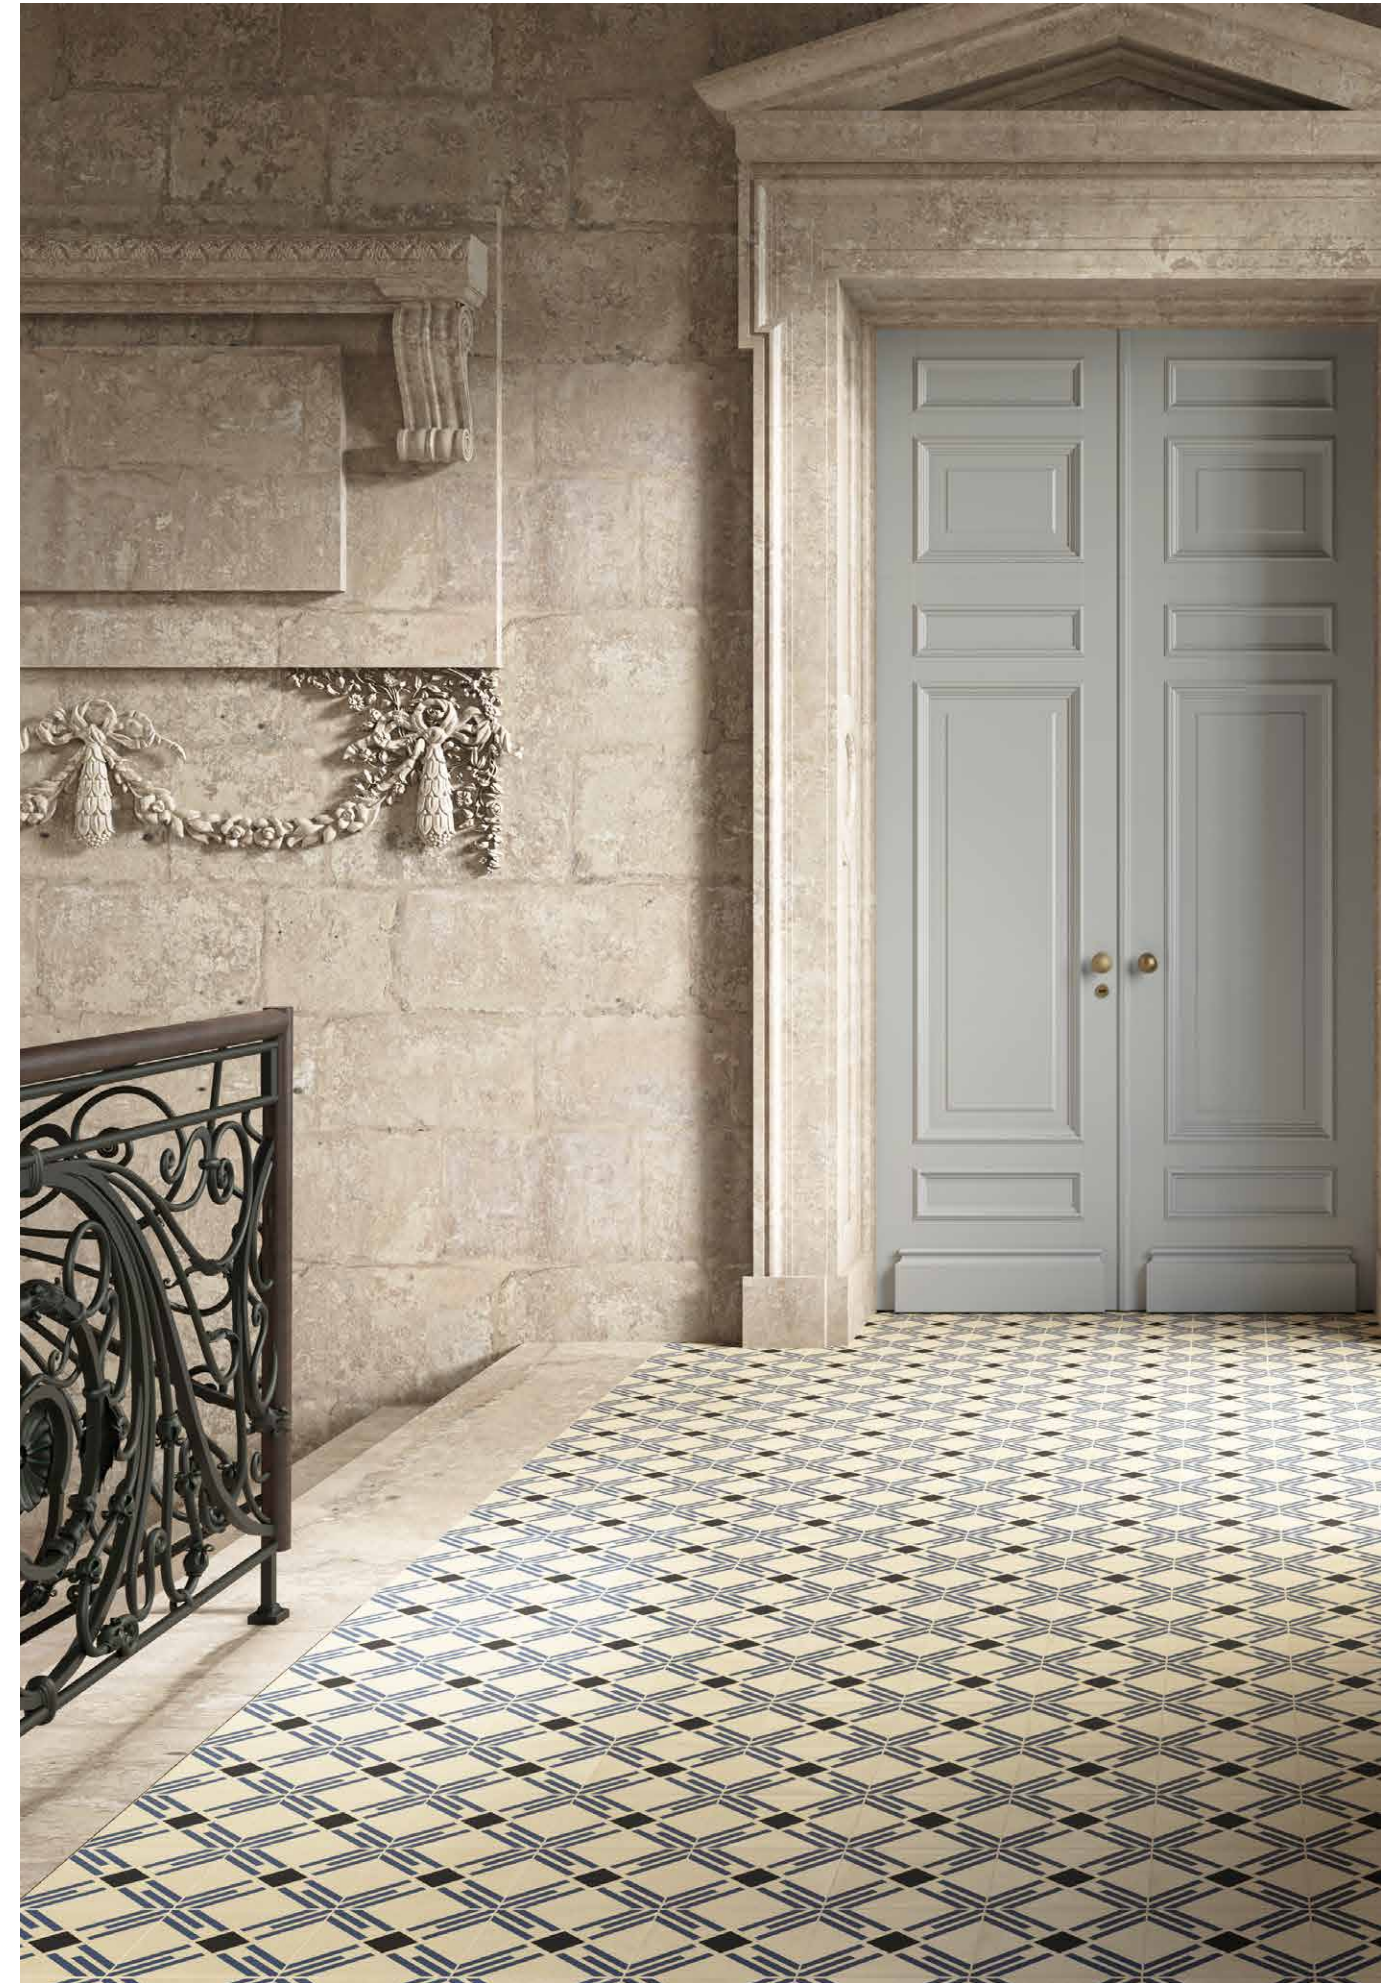

Floor: Danube Koloman Natural 59,2x59,2 cm