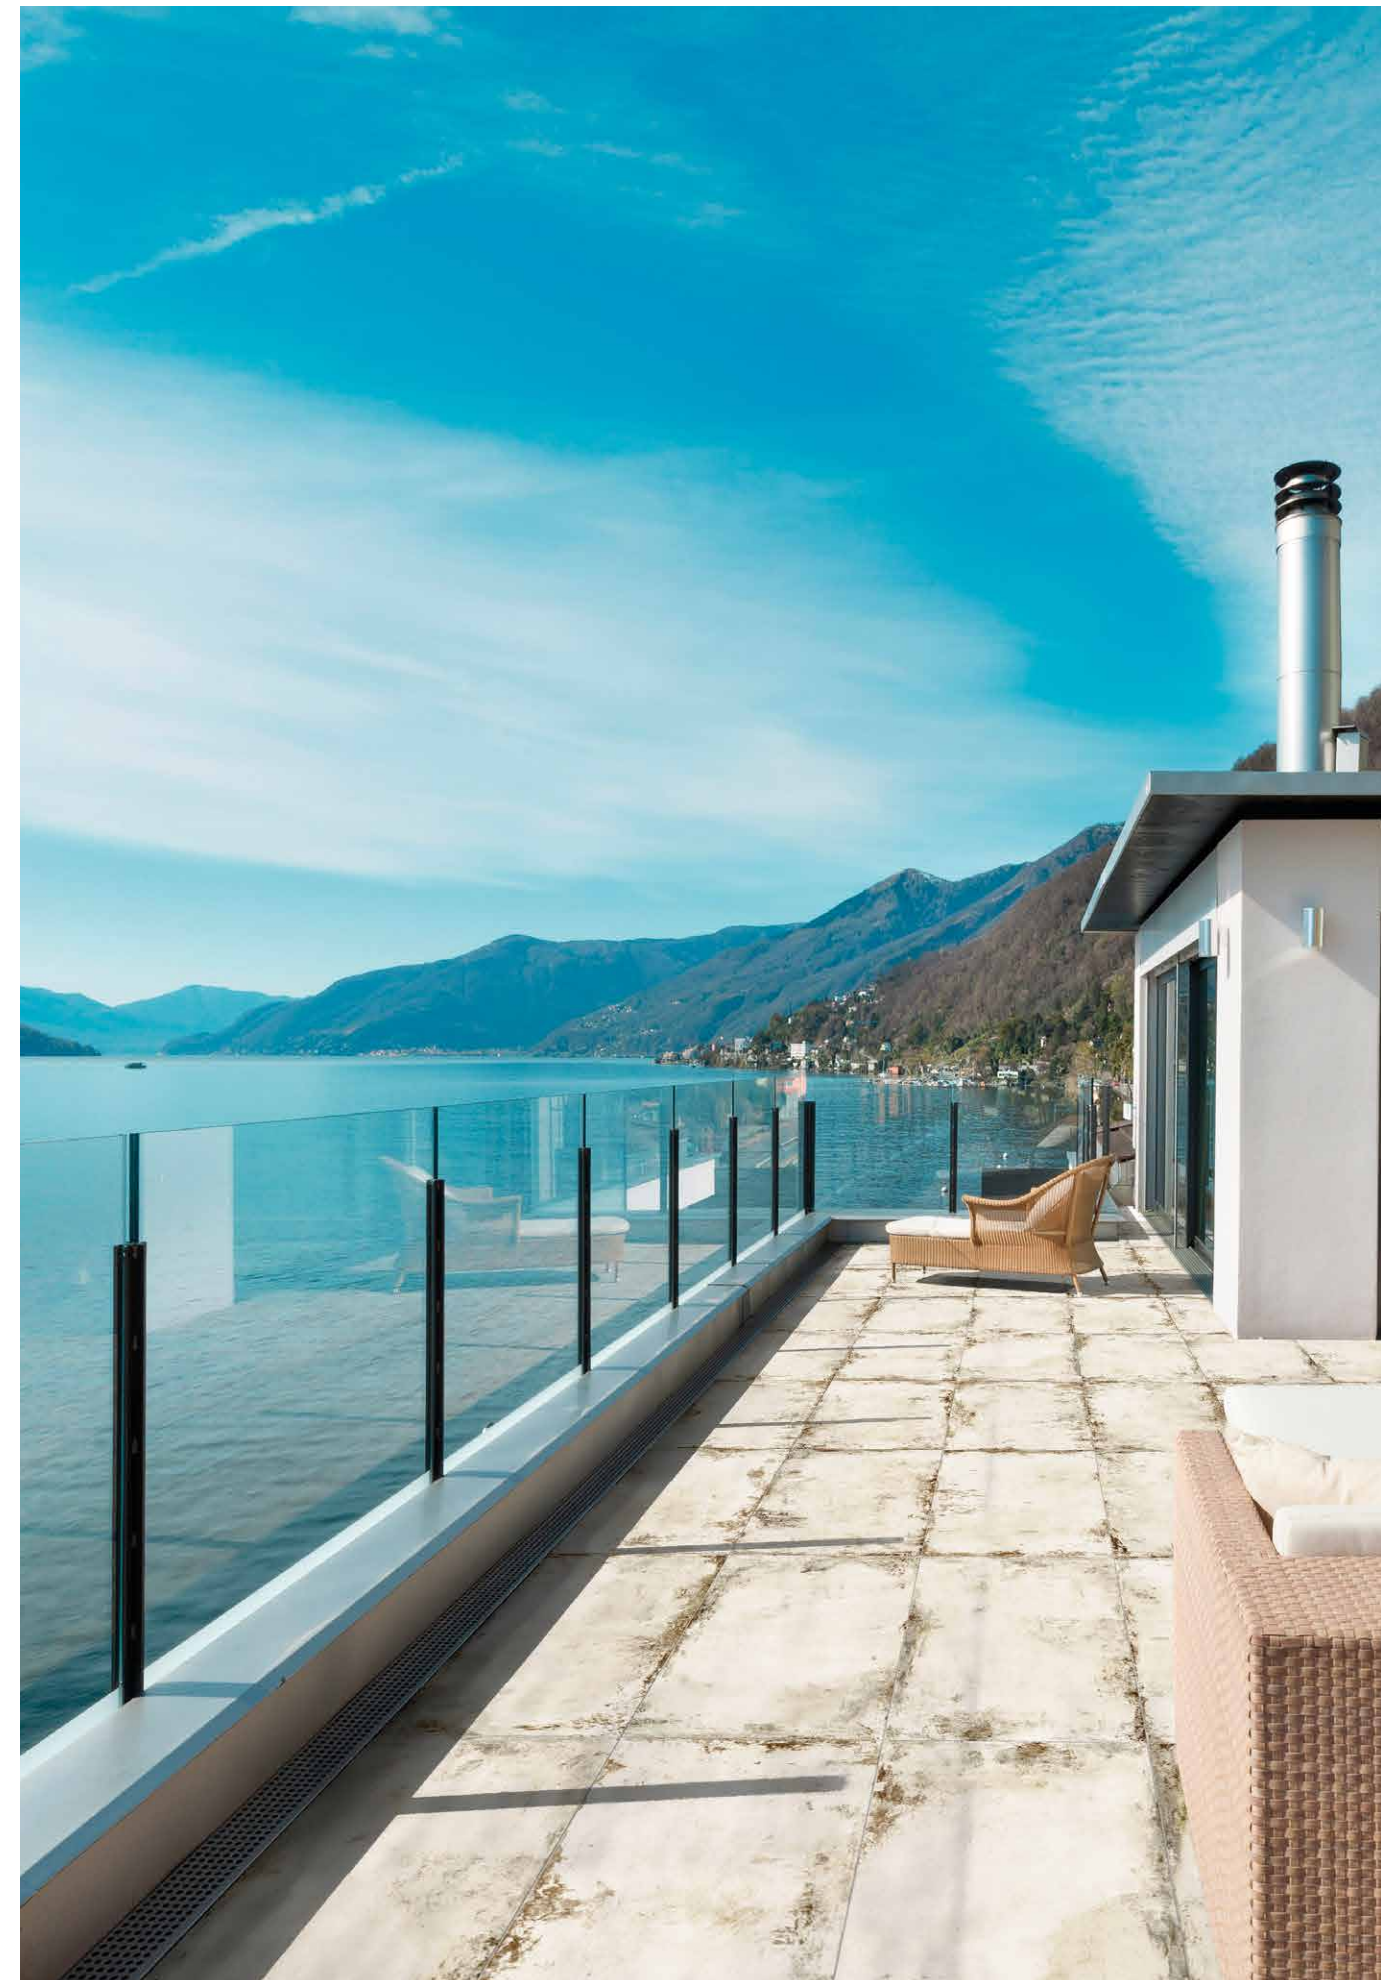

#### Piezas Complementarias | Rejilla

Flamed Outdoor 2CM Grid  
 24,75x99,55 cm - 9,74"x39,19"

G-2375

Flamed Outdoor 2CM Grid  
 24,75x24,75cm - 9,74"x9,74"

G-2171

Series	Format&Thickness	Unit	Boxes/Pallet	m <sup>2</sup> /Pallet	m <sup>2</sup> /Box	Pieces/Box	Kg/Pallet	Kg/Box
Flamed 2 CM	49,75x99,55x2 cm	m <sup>2</sup>	36	17,82	0,50	1	825,03	22,36