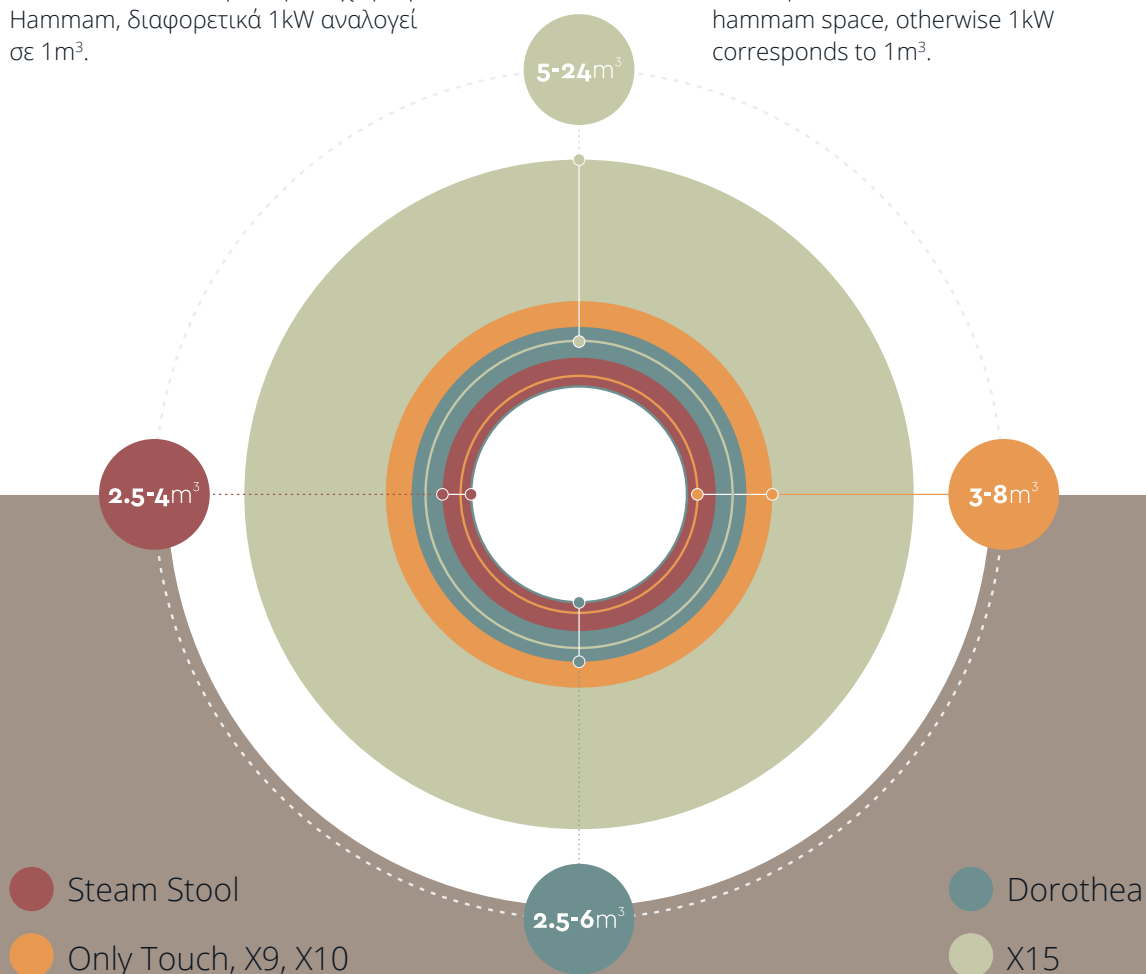

hammam.

Μετατρέψτε το μπάνιο σας στον απόλυτο χώρο χαλάρωσης, υγιεινής, φροντίδας του δέρματος και αναπνευστικής θεραπείας. Χρησιμοποιώντας υψηλής ποιότητας, Ιταλικής κατασκευής εξαρτήματα, δημιουργούμε μια μοναδική αίσθηση θάλπωσης και φροντίδας. Οι ατμογεννήτριες είναι ισχύος από 2.5kW έως και 24kW, με εσωτερική ή εξωτερική μονάδα. Απολαύστε μοναδικές στιγμές χαλάρωσης και ευζωίας σε ένα κομψό περιβάλλον με Ιταλική φινιέτσα.

Transform your bathroom into the ultimate place of relaxation, hygiene, skin and respiratory care. Using high-quality, Italian-made machinery, we create a unique feeling of warmth and welfare. The steam generators have power starting from 2.5 kW up to 24 kW, with an indoor or outdoor unit. Enjoy unique moments of relaxation and well-being in an elegant space with Italian design.

Επιλέξτε την κατάλληλη ατμογεννήτρια, ανάλογα με τον όγκο του χαμάμ σας.

1kW = 1.2m³ σε ένα μονωμένο χώρο για Hammam, διαφορετικά 1kW αναλογεί σε 1m³.

Choose the appropriate steam generator depending on the volume of the hammam.

1kW equals 1.2m³ in an insulated hammam space, otherwise 1kW corresponds to 1m³.

258